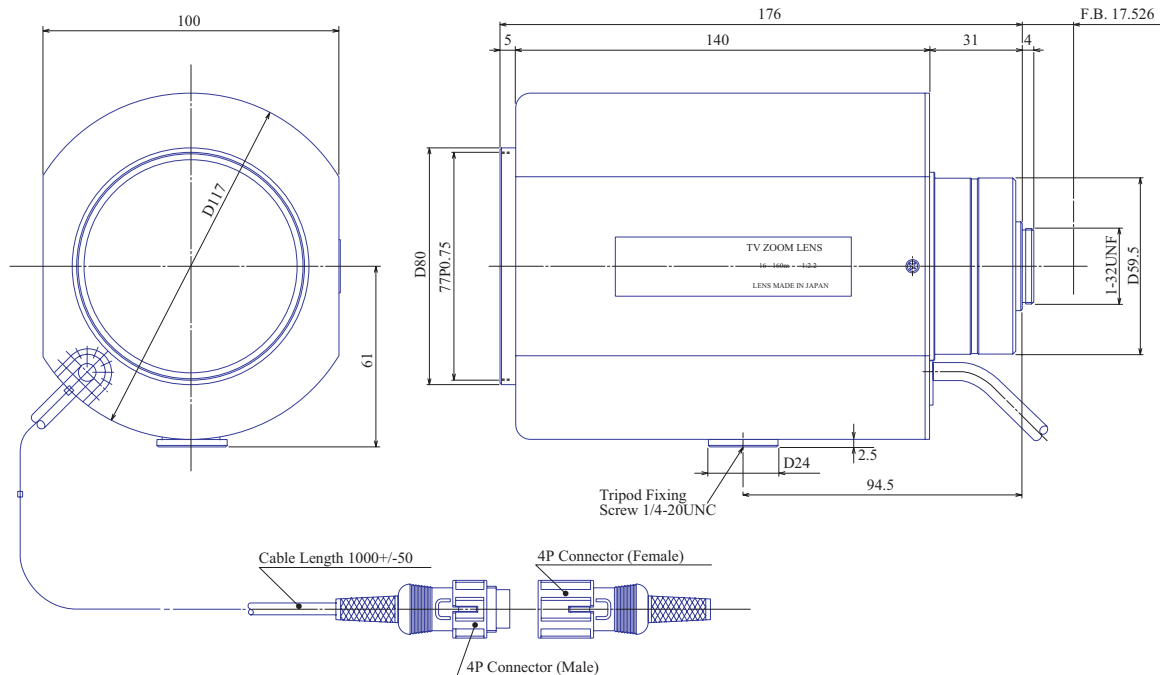

## Item No. GAZ16160M

ITEM NO.		GAZ16160M
Focal Length		16 - 160 (mm)
Iris Range		F2.2 - Close
Angle of View (H x V x D)	1"	43.6° x 33.4° - 4.6° x 3.4°
MOD		1.1 (m)
Filter Thread		M=77 , P=0.75
Dimention ( W x H x L )		120x 100 x 180 (mm)
Weight		1500 (g)