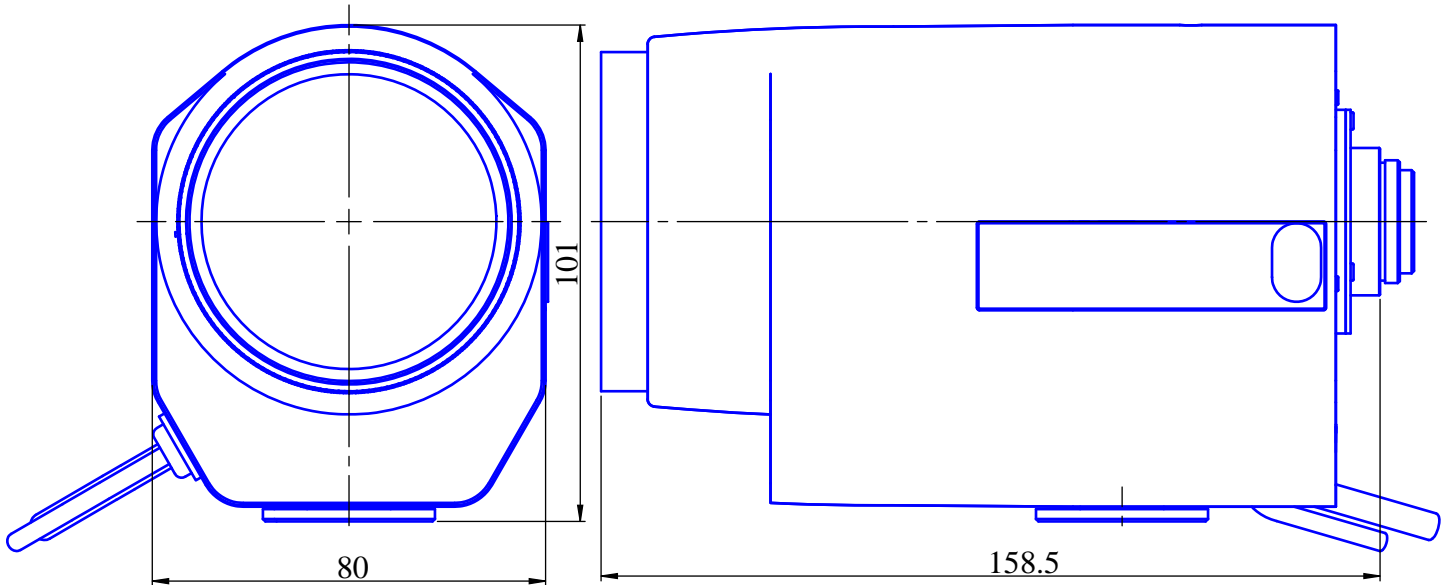

## Three Motorized Zoom Lenses

(Motorized Zoom , Motorized Iris , Motorized Focus)

**Item No. GAZ13280M**

ITEM NO.		GAZ13280M
Focal Length		13 - 280 (mm)
Iris Range		F2.8 - Close
Angle of View	Horizontal, 1/2"	1.37° - 26.76°
MOD		1.8 (m)
Filter Thread		M=67 , P=0.75
Dimention		Ø80x 101 x 169 (mm)
Weight		1,150 (g)