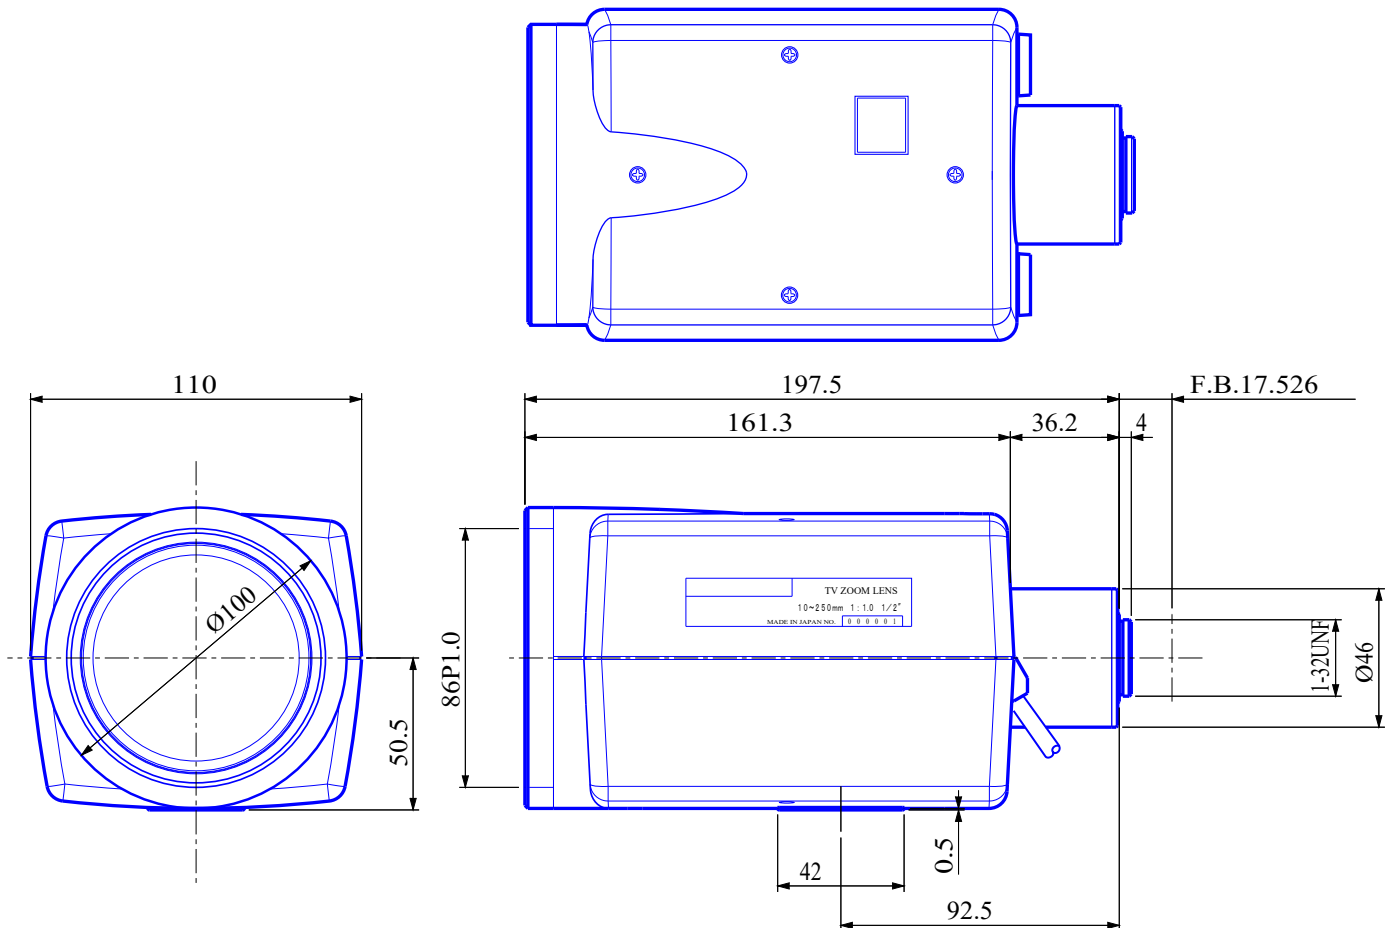

## Three Motorized Zoom Lenses

(Motorized Zoom , Motorized Iris , Motorized Focus)

**Item No. GAZ1025018M**

ITEM NO.		GAZ1025018M	
Focal Length		10 - 250	(mm)
Iris Range		F1.8 - Close	
Angle of View	1/2"	37.3° x 27.7°	
		- 1.5° x 1.1°	
MOD		2.5	(m)
Filter Thread		M=86 , P=0.1	
Dimention		$\text{Ø}110 \times 100 \times 200$	(mm)
Weight		1500	(g)