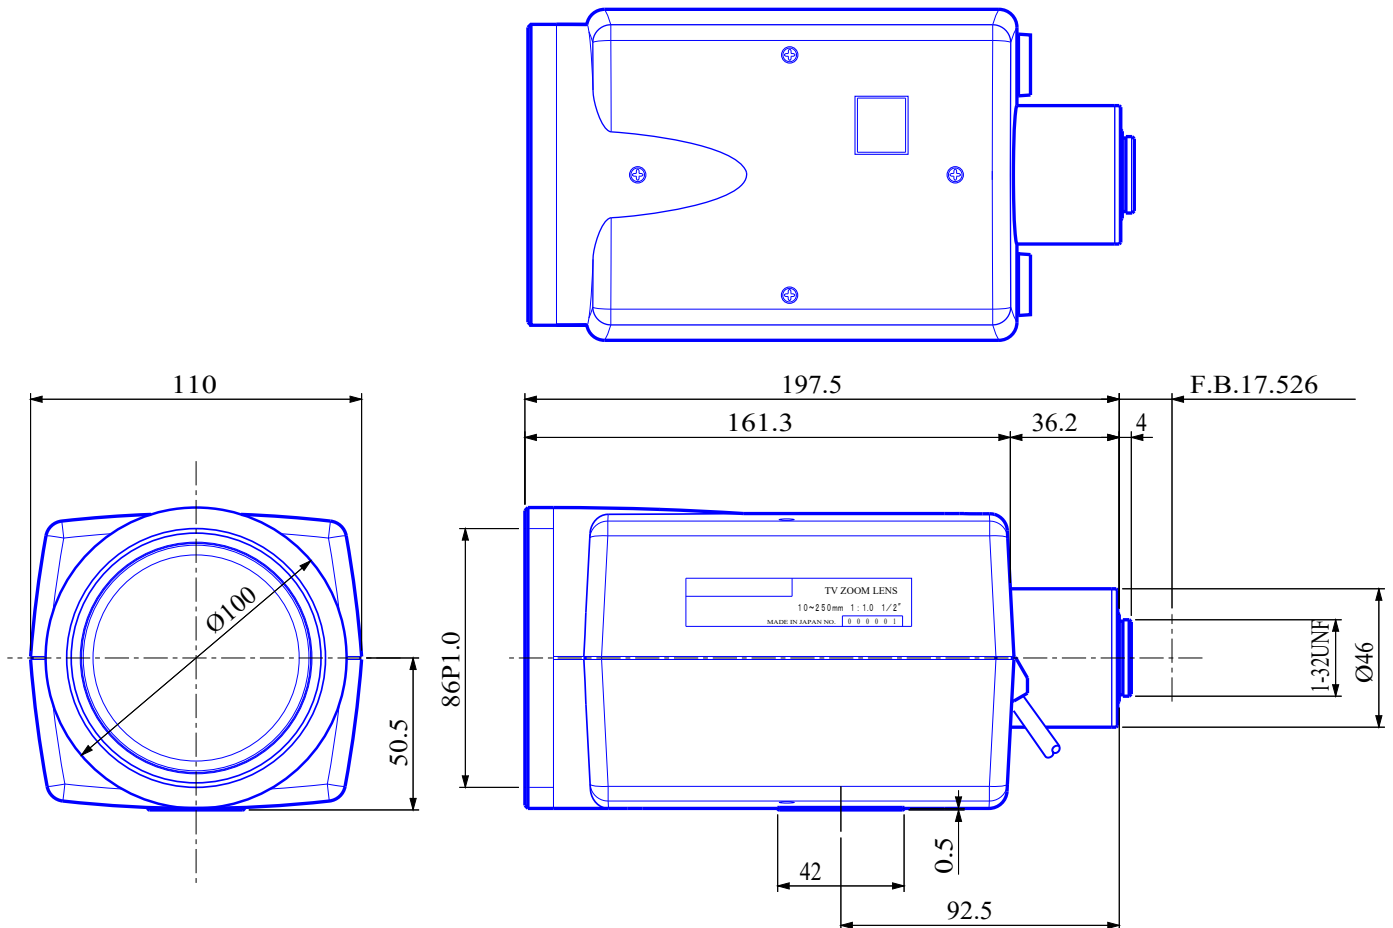

Three Motorized Zoom Lenses

(Motorized Zoom , Motorized Iris , Motorized Focus)

Item No.GAZ1025018M

ITEM NO.		GAZ1025018M	
Focal Length		10 - 250	(mm)
Iris Range		F1.8 - Close	
Angle of View	1/2"	37.3° x 27.7°	
		- 1.5° x 1.1°	
MOD		2.5	(m)
Filter Thread		M=86 , P=0.1	
Dimention		Ø110x 100 x 200	(mm)
Weight		1500	(g)