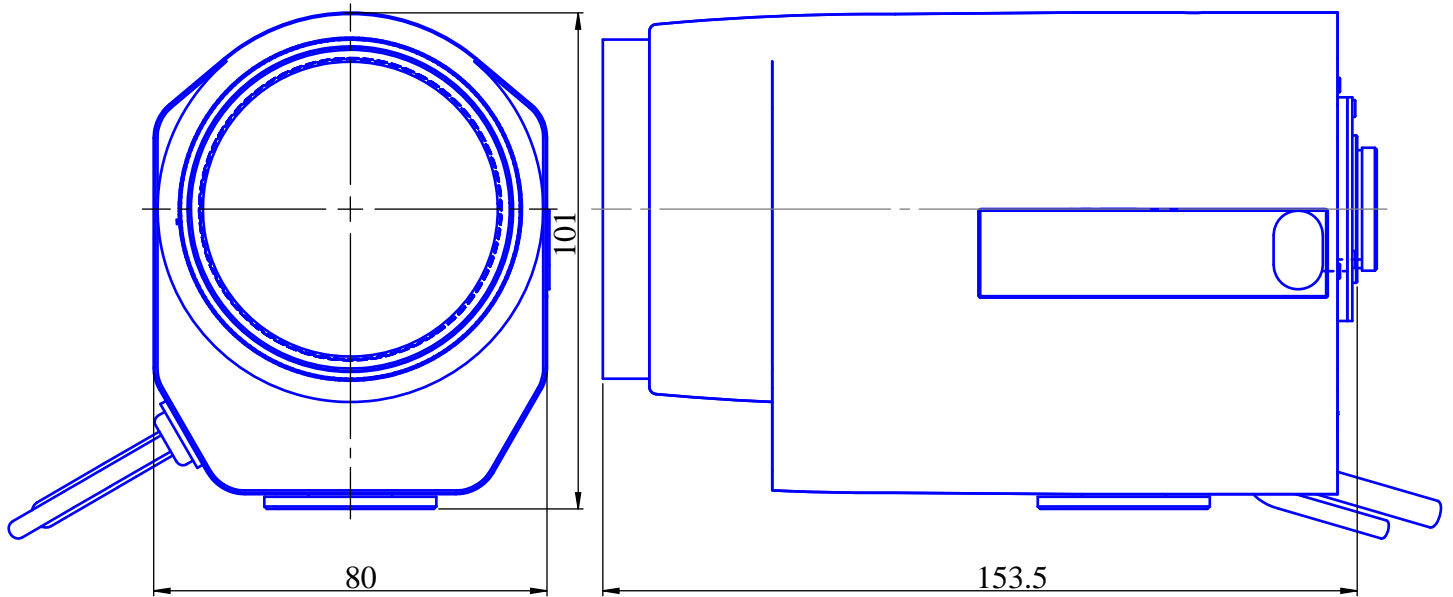

## Three Motorized Zoom Lenses

(Motorized Zoom , Motorized Iris , Motorized Focus)

**Item No. GAZ10220M**

ITEM NO.		GAZ10220M
Focal Length		10 - 220 (mm)
Iris Range		F2.2 - Close
Angle of View	Horizontal, 1/2"	1.74° - 34.14°
MOD		1.8 (m)
Filter Thread		M=67 , P=0.75
Dimention		Ø80x 101 x 159 (mm)
Weight		1,150 (g)