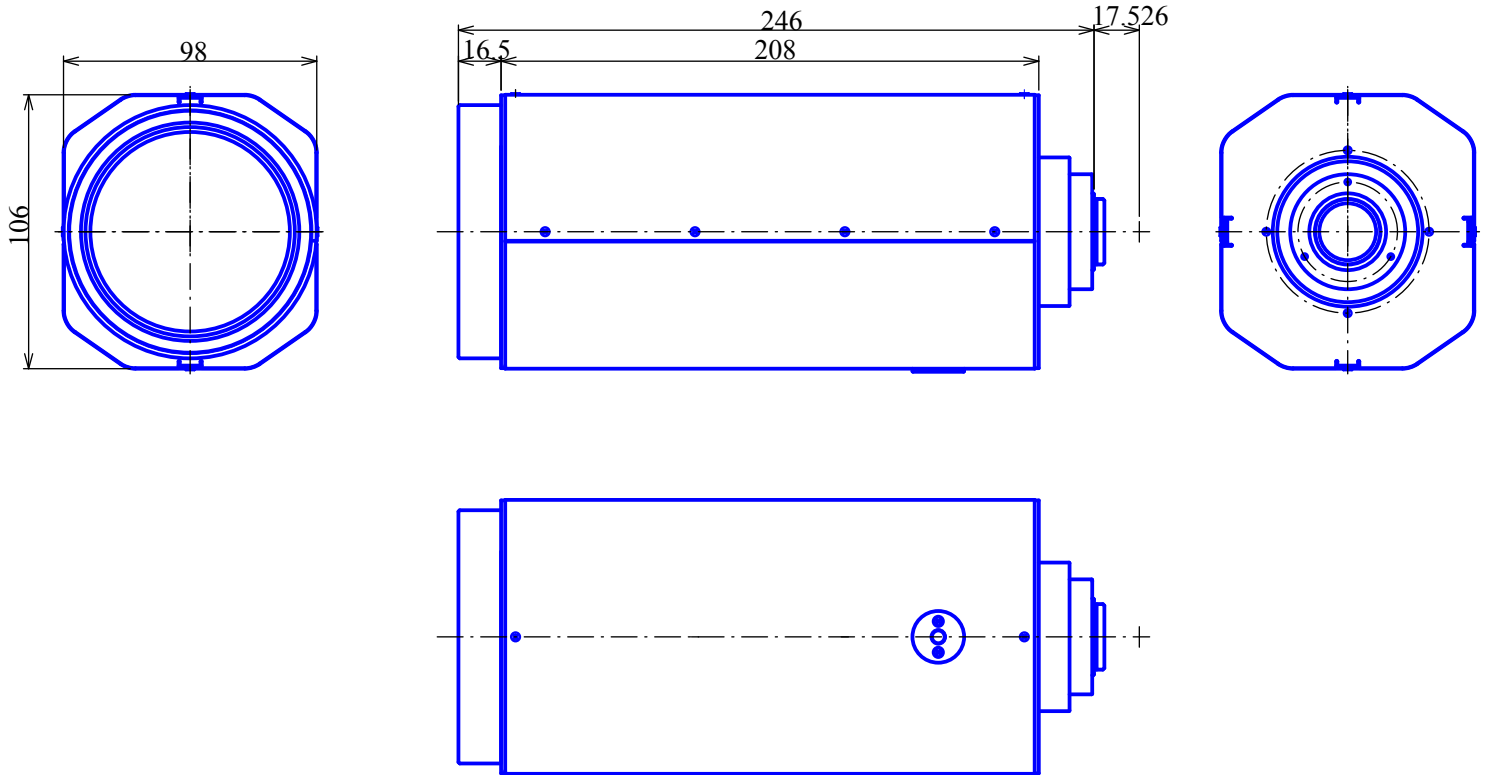

**1/2inch format Motorized Zoom Lenses  
IR (Day & Night) Type**

**Item No. GAZDN15500**

ITEM NO.		GAZDN15500
Focal Length		15 - 500 (mm)
Iris Range		F3.0 - 360
Angle of View	1/2"	23.42° x 17.74° - 0.74° x 0.55°
MOD		3.0 (m)
Dimention		Ø98 x 106 x 246 (mm)
Weight		- (g)
Mount		C
Note		IR (Day & Night)