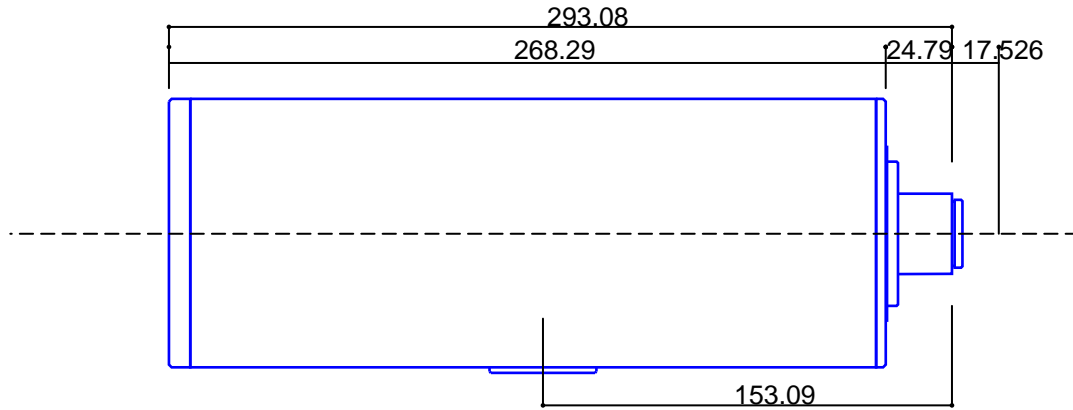

1/2inch format Motorized Zoom Lenses
 IR (Day & Night) Type

Item No. GAZDN125750

ITEM NO.		GAZDN125750
Focal Length		12.5 - 750 (25-1500) (mm)
Iris Range		F4.5 - 360 (F9 - 720)
Angle of View	1/2"	0.24° x 0.18° - 14.6° x 11.0°
		0.49° x 0.37° - 28.7° x 21.7°
MOD		6 (m)
Dimention		Ø114 x 101 x 294 (mm)
Weight		3200 (g)
Mount		C
Note		IR (Day & Night)