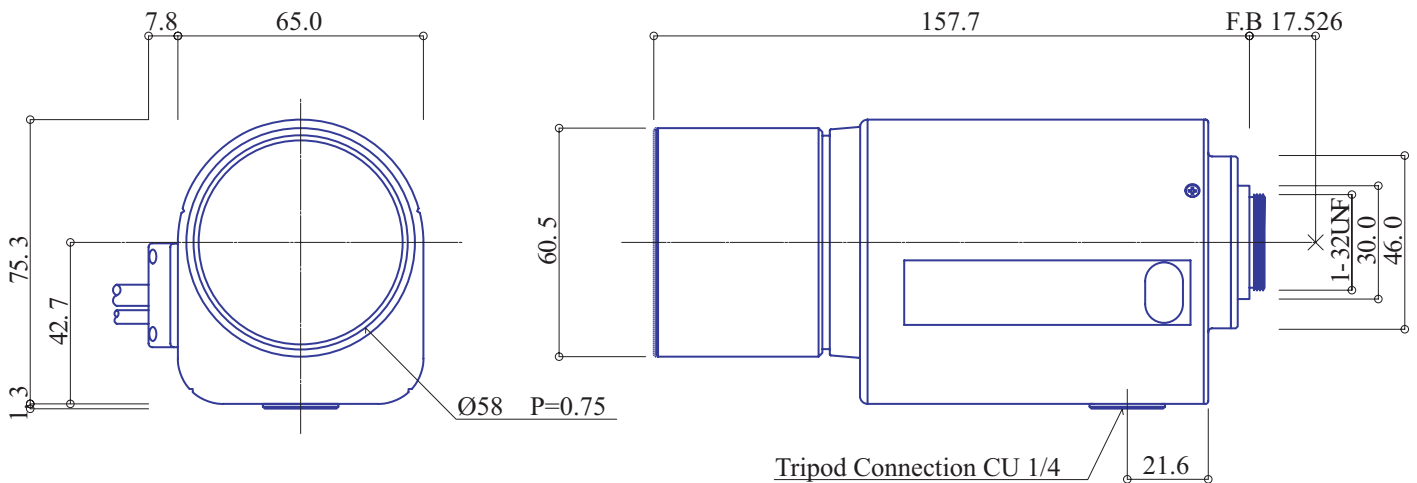

**1/2inch Format Motorized Zoom Lenses
IR (Day & Night) Type**

Item No.GAZDN10400

ITEM NO.		GAZDN10400	
Focal Length		10 - 400	(mm)
Iris Range		F4.5 - 360	
Angle of View (H x V x D)		35.5° x 27° - 0.9° x 0.7°	
MOD		4	(m)
Dimention (W x H x L)		65 x 75.3 x 157.7	(mm)
Weight		800	(g)
Mount		C	
Note		IR(Day & Night)	