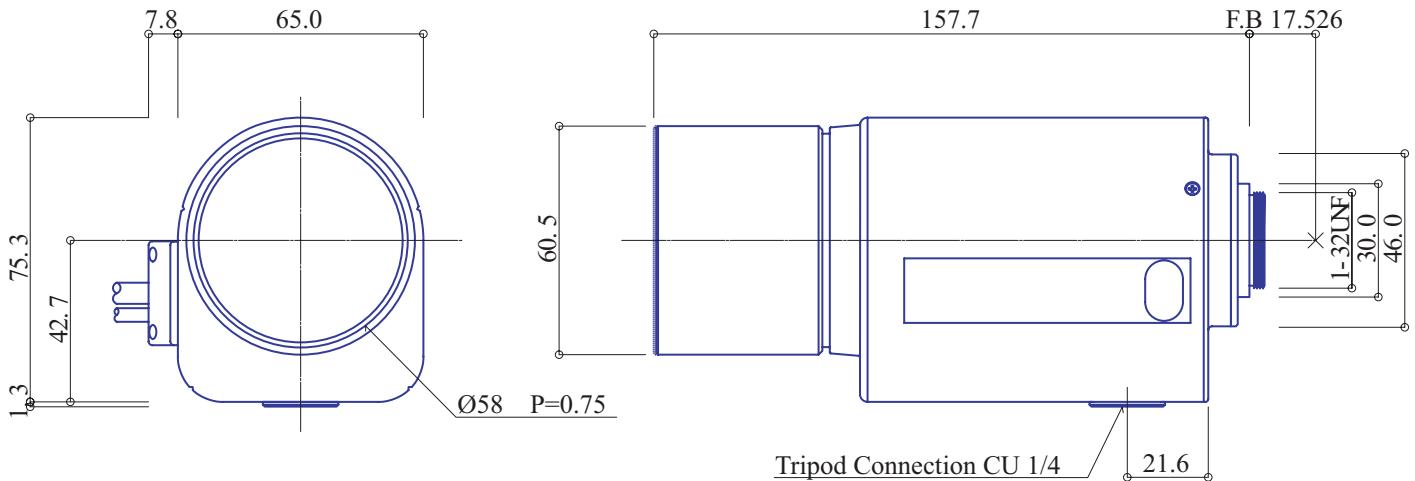

**1/2inch Format Motorized Zoom Lenses
IR (Day & Night) Type**

Item No.GAZDN10400

ITEM NO.		GAZDN10400	
Focal Length		10 - 400	(mm)
Iris Range		F4.5 - 360	
Angle of View (H x V x D)		35.5° x 27° - 0.9° x 0.7°	
MOD		4	(m)
Dimention (W x H x L)		65 x 75.3 x 157.7	(mm)
Weight		800	(g)
Mount		C	
Note		IR(Day & Night)	