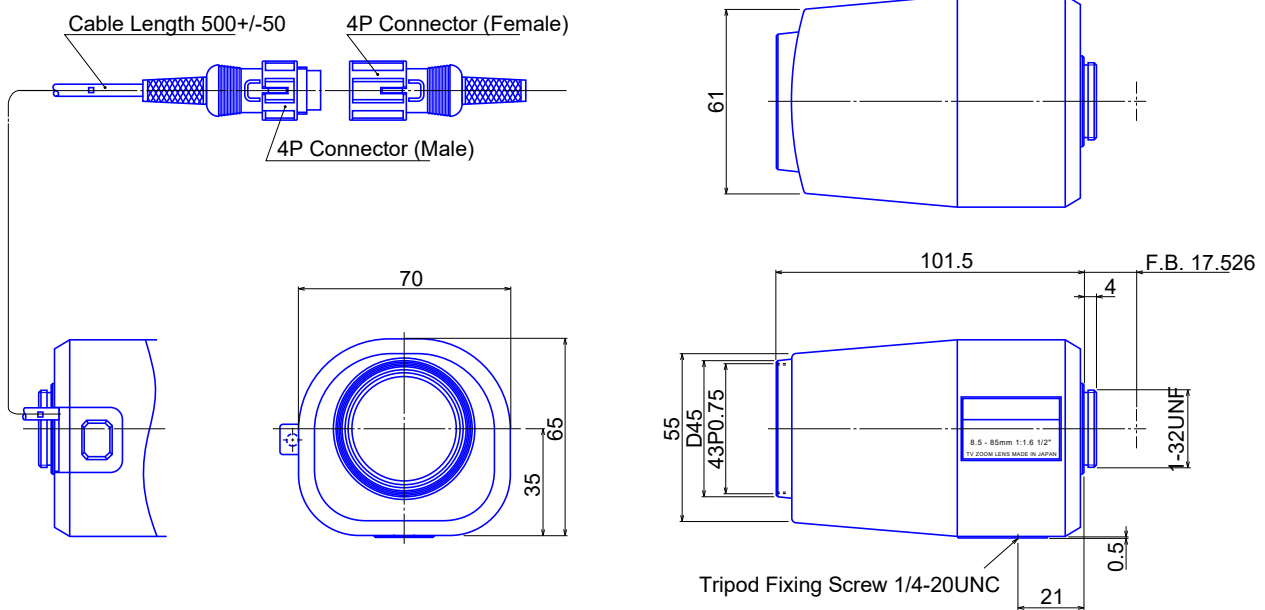

1/2inch format Motorized Zoom Lenses  
(Motorized Zoom , Video Drive Auto Iris , Motorized Focus)

**Item No.GAZ858516**

ITEM NO.		GAZ858516	
Focal Length		8.5 - 85 (mm)	
Iris Range		F1.6 - 360	
Angle of View	1/2"	41.3° x 31.5° x 52.4°	
		- 4.3° x 3.2° x 5.2°	
MOD		1.2 (m)	
Dimention		M43 , P=0.75	
Weight		70 x 65 x 102 (mm)	
Mount		280 (g)	
Note		C Mount	