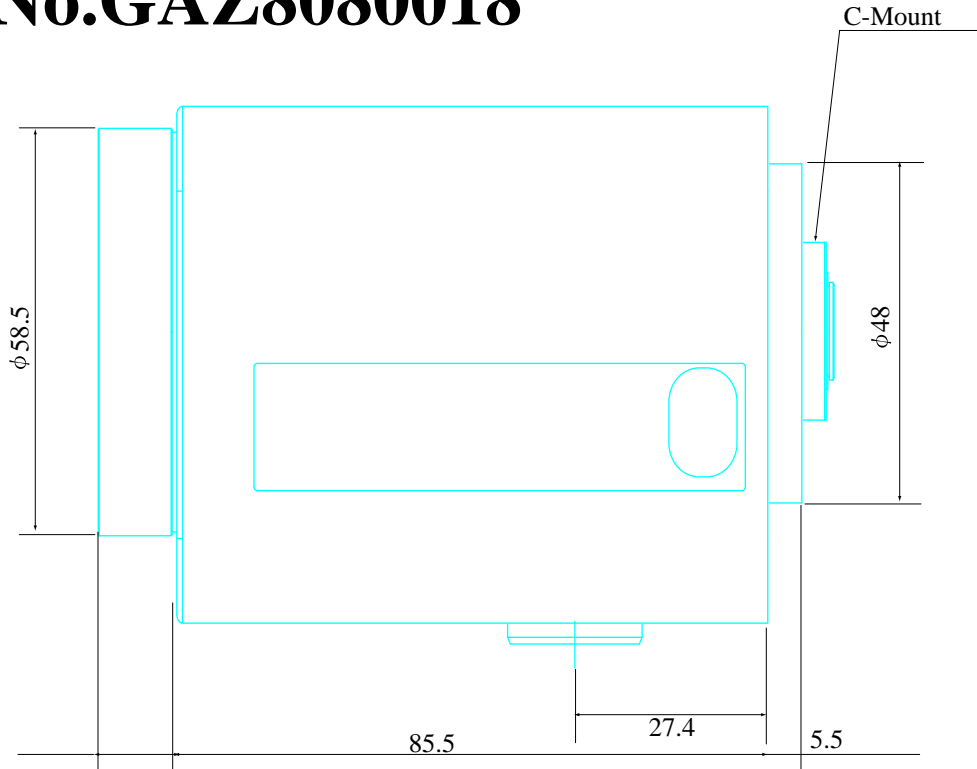

1/2inch Format Motorized Zoom Lenses

**Item No. GAZ8080018**

ITEM NO.		GAZ8080018
Focal Length		8 - 80 (mm)
Iris Range		F1.8 - 360
Angle of View (H x V x D)	1/2"	43.4° x 33.4° - 4.6° x 3.4°
MOD		1.5 (m)
Dimention ( W x H x L )		66 x 76 x 106 (mm)
Weight		500 (g)
Mount		C
Note		Ratio10:1