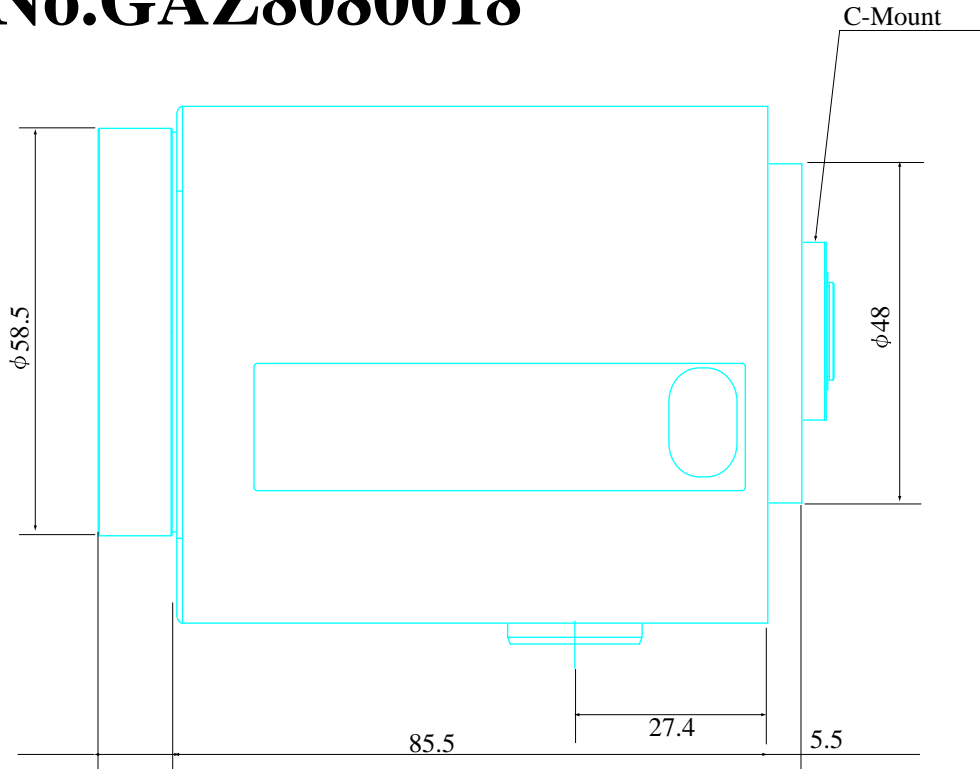

1/2inch Format Motorized Zoom Lenses

Item No.GAZ8080018

ITEM NO.		GAZ8080018
Focal Length		8 - 80 (mm)
Iris Range		F1.8 - 360
Angle of View (H x V x D)	1/2"	43.4° x 33.4° - 4.6° x 3.4°
MOD		1.5 (m)
Dimention (W x H x L)		66 x 76 x 106 (mm)
Weight		500 (g)
Mount		C
Note		Ratio10:1