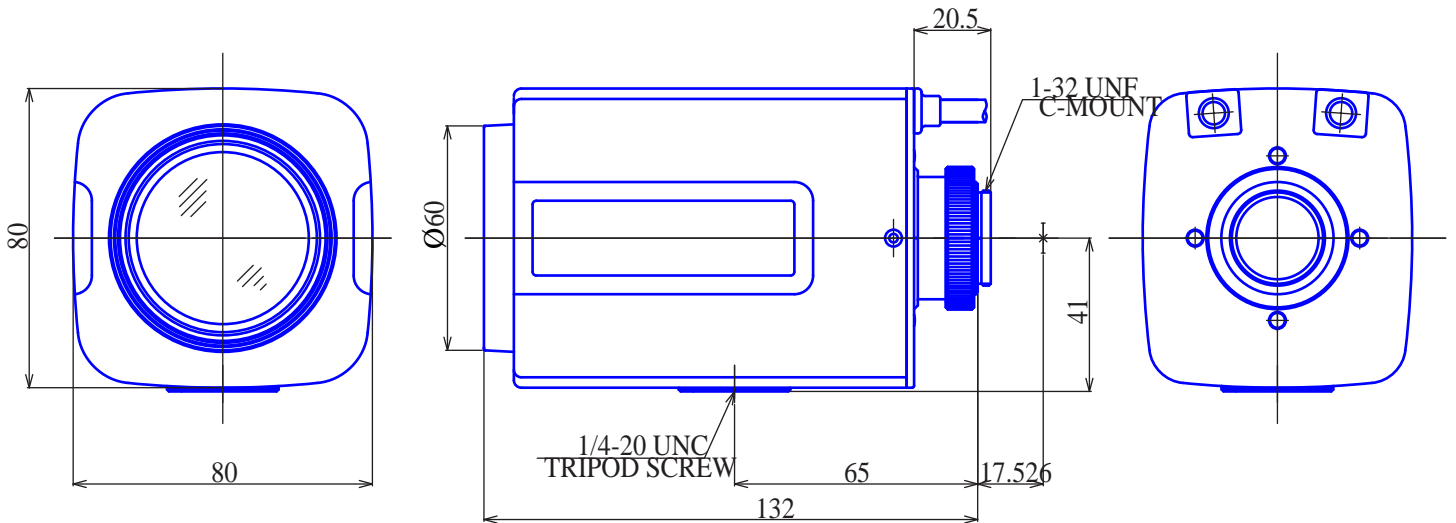

1/2inch format Motorized Zoom Lenses

**Item No.GAZ75127**

ITEM NO.		GAZ75127	
Focal Length		7.5 - 127 (mm)	
Iris Range		F1.6 - 360	
Angle of View	1/2"	45.6° x 34.7° x 55.8°	
		- 2.9° x 2.2° x 3.6°	
MOD		1.5 (m)	
Dimention		Ø80 x 80 x 132 (mm)	
Weight		600 (g)	
Mount		C	
Note		Ratio 16.9:1	