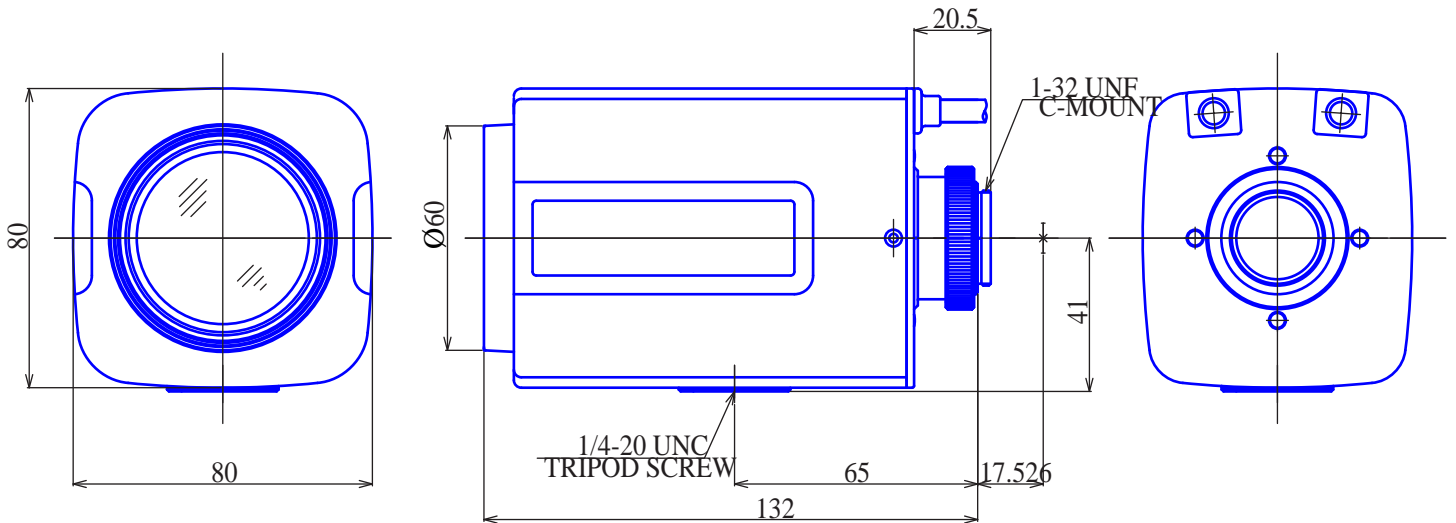

1/2inch format Motorized Zoom Lenses

Item No.GAZ75127

ITEM NO.		GAZ75127	
Focal Length		7.5 - 127 (mm)	
Iris Range		F1.6 - 360	
Angle of View	1/2"	45.6° x 34.7° x 55.8°	
		- 2.9° x 2.2° x 3.6°	
MOD		1.5 (m)	
Dimention		Ø80 x 80 x 132 (mm)	
Weight		600 (g)	
Mount		C	
Note		Ratio 16.9:1	