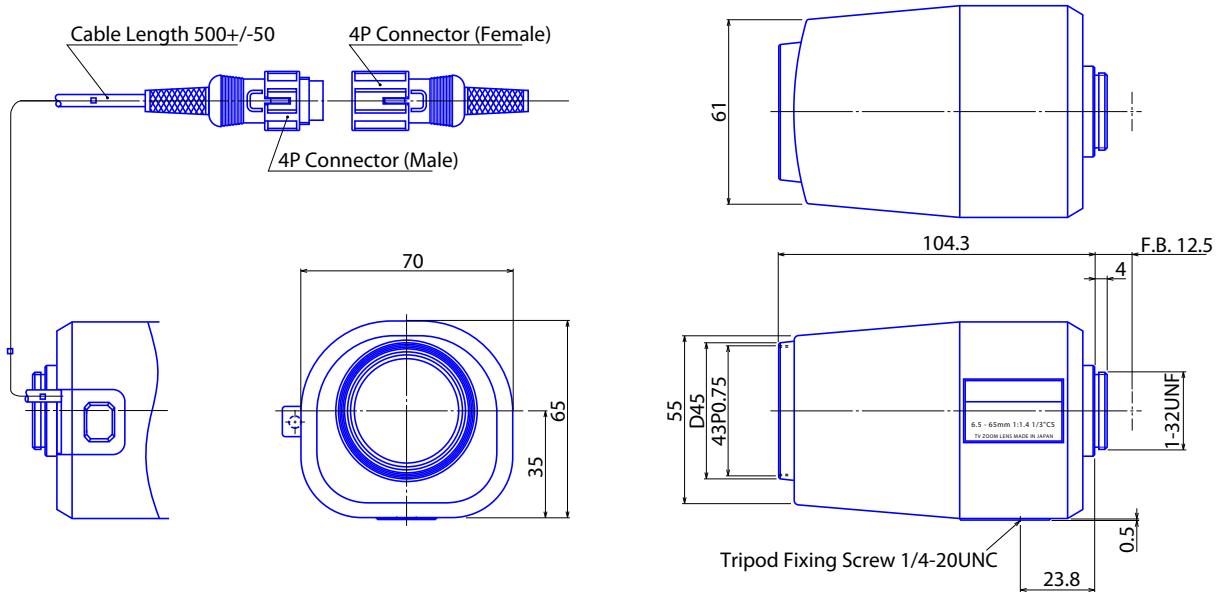

1/3inch format Motorized Zoom Lenses

Item No. GAZ656514

ITEM NO.		GAZ656514
Focal Length		6.5 - 65 (mm)
Iris Range		F1.4 - 360
Angle of View	1/3"	40.5° x 31° x 52.2°
		- 4.2° x 3.2° x 5.2°
MOD		1.2 (m)
Dimention		M43 , P=0.75
Weight		70 x 65 x 105 (mm)
Mount		290 (g)
Note		CS Mount