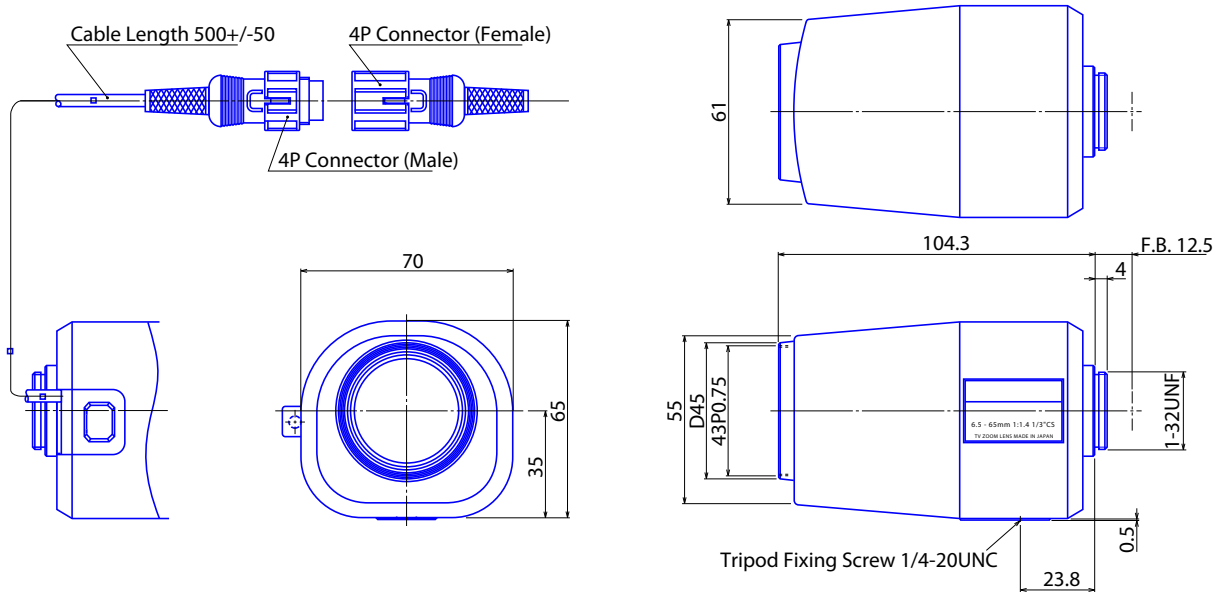

1/3inch format Motorized Zoom Lenses

Item No.GAZ656514

ITEM NO.		GAZ656514	
Focal Length		6.5 - 65 (mm)	
Iris Range		F1.4 - 360	
Angle of View	1/3"	40.5° x 31° x 52.2°	
		- 4.2° x 3.2° x 5.2°	
MOD		1.2 (m)	
Dimention		M43 , P=0.75	
Weight		70 x 65 x 105 (mm)	
Mount		290 (g)	
Note		CS Mount	