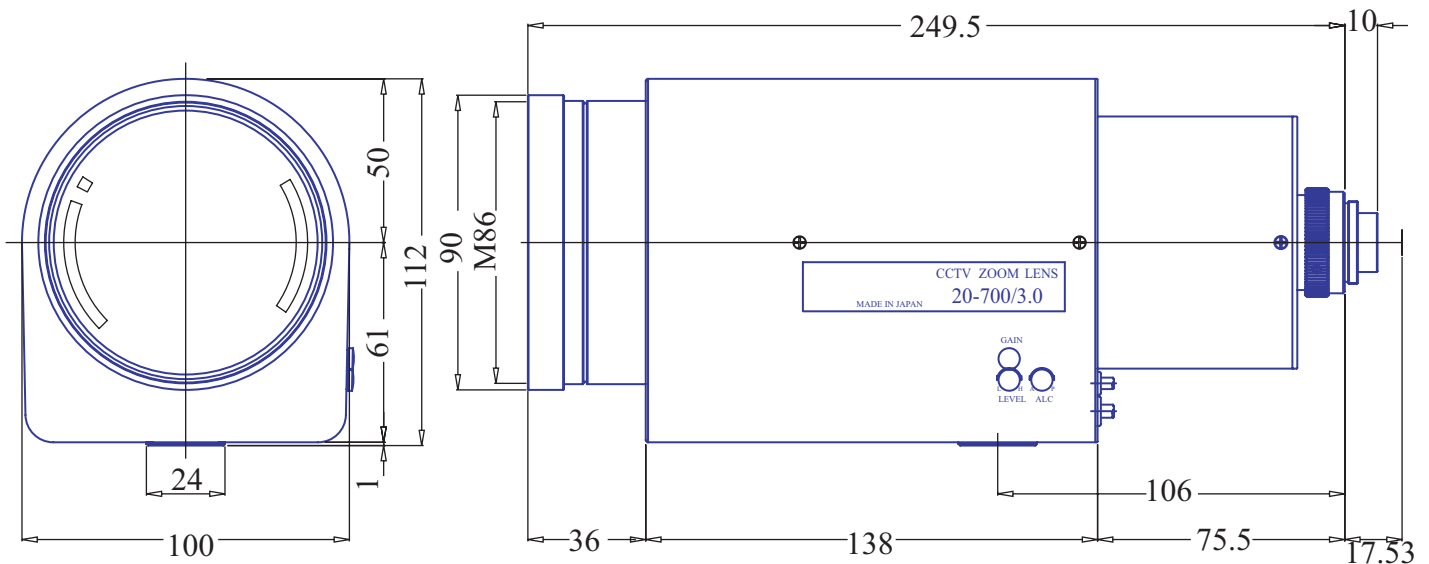

1/2inch Format Motorized Zoom Lenses

Item No.GAZ20700

ITEM NO.		GAZ20700	
Focal Length		20 - 700	(mm)
Iris Range		F3.0 - 1000	
Angle of View (H x V x D)	1/2"	13.24° x 17.65°	
		- 0.40° x 0.53°	
MOD		3.0	(m)
Dimention (W x H x L)		100 x 112 x 249.5 (mm)	
Weight		2000	(g)
Mount		C	
Note			