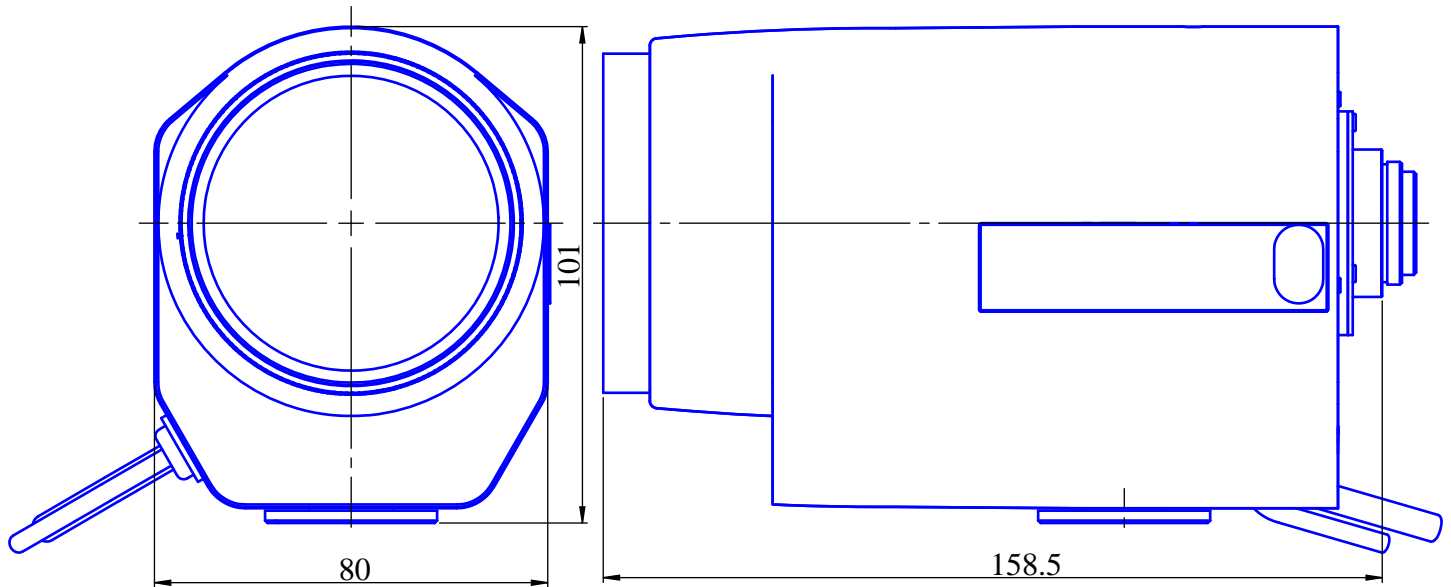

1/2inch format Motorized Zoom Lenses

Item No.GAZ13280

ITEM NO.		GAZ13280
Focal Length		13 - 280 (mm)
Iris Range		F2.8 - 360
Angle of View	Horizontal 1/2"	1.37° - 26.76°
MOD		1.8 (m)
Dimention		Ø80 x 101 x 169 (mm)
Weight		1150 (g)
Mount		C
Note		Filter Thread; M=67,P=0.75