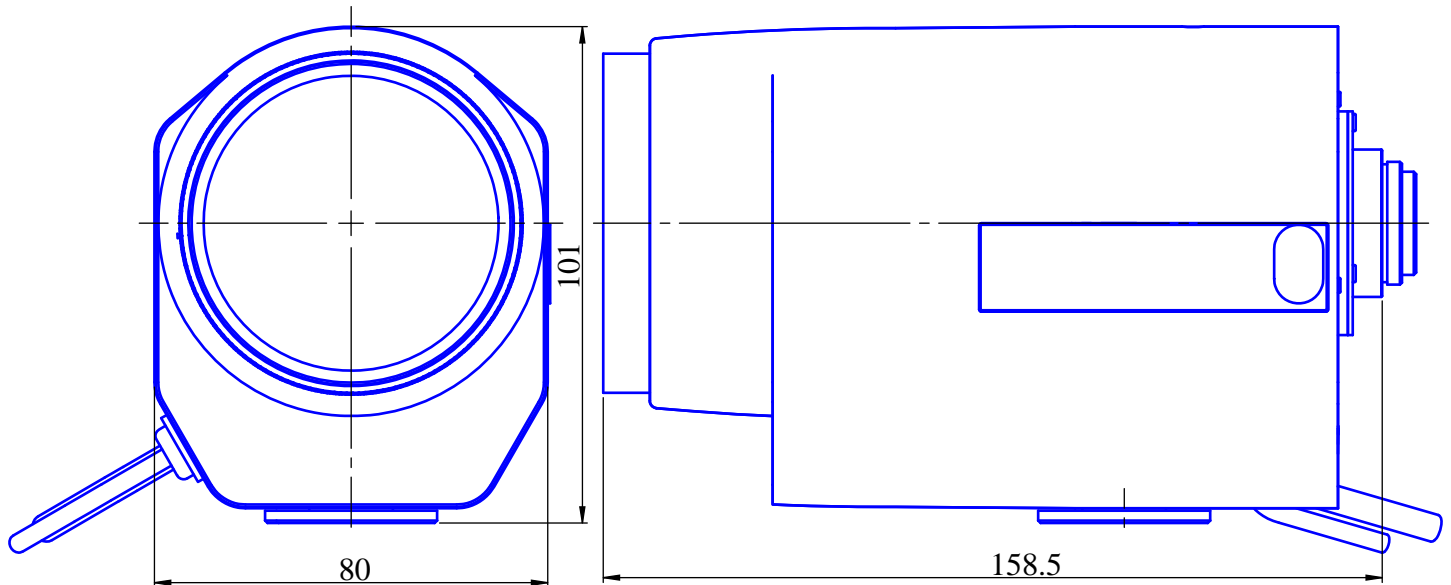

1/2inch format Motorized Zoom Lenses

Item No.GAZ13280

ITEM NO.		GAZ13280
Focal Length		13 - 280 (mm)
Iris Range		F2.8 - 360
Angle of View	Horizontal 1/2"	1.37° - 26.76°
MOD		1.8 (m)
Dimention		Ø80 x 101 x 169 (mm)
Weight		1150 (g)
Mount		C
Note		Filter Thread; M=67,P=0.75