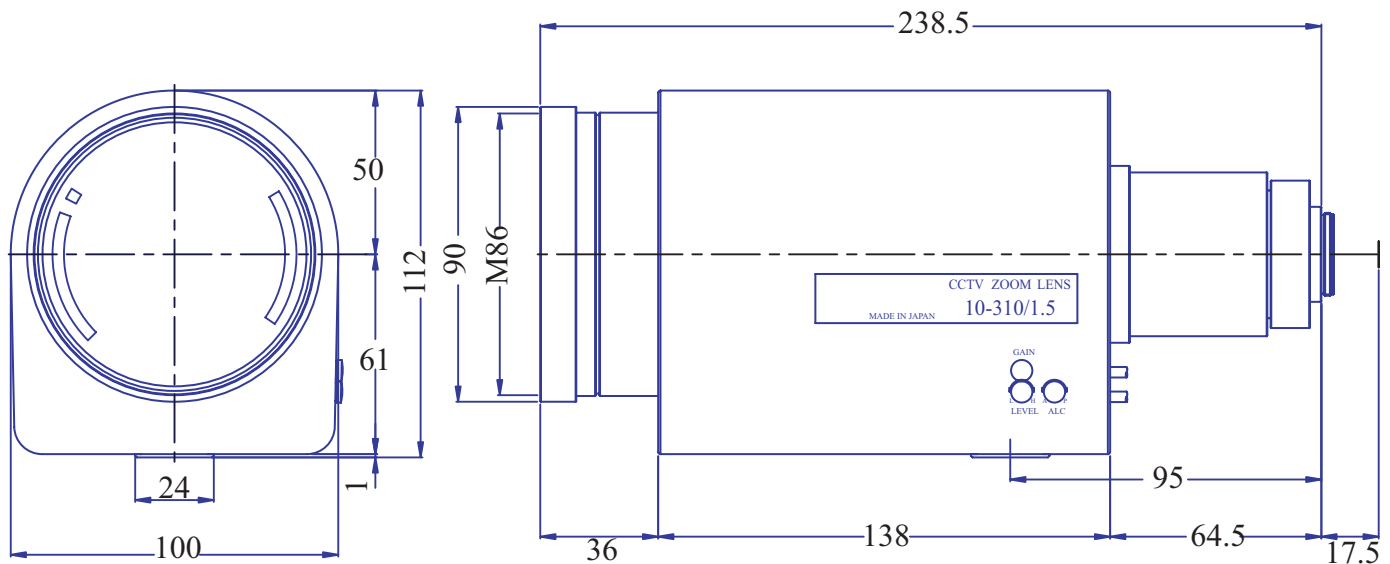

1/2inch Format Motorized Zoom Lenses

Item No.GAZ10310

ITEM NO.		GAZ10310	
Focal Length		10 - 310	(mm)
Iris Range		F1.5 - 1000	
Angle of View (H x V x D)	1/2"	26.7° x 35.3°	
		- 0.90° x 1.27°	
MOD		2.8	(m)
Dimention (W x H x L)		100 x 112 x 238.5	(mm)
Weight		1850	(g)
Mount		C	
Note		High Speed	