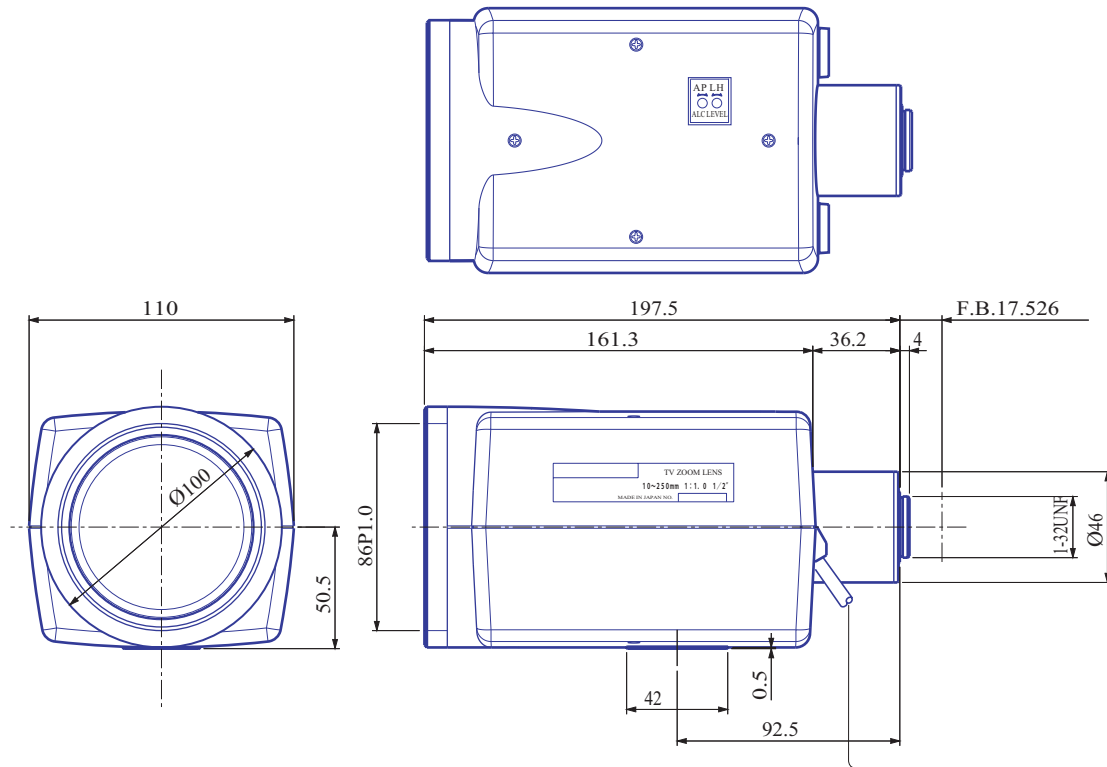

1/2inch Format Motorized Zoom Lenses

Item No.GAZ1025018

ITEM NO.		GAZ1025018
Focal Length		10 - 250 (mm)
Iris Range		F1.8 - 1000
Angle of View	1/2"	37.3° x 27.7°
		- 1.5° x 1.1°
MOD		2.5 (m)
Dimention		110 x 100 x 200 (mm)
Weight		1500 (g)
Mount		C
Note		Ratio 25:1