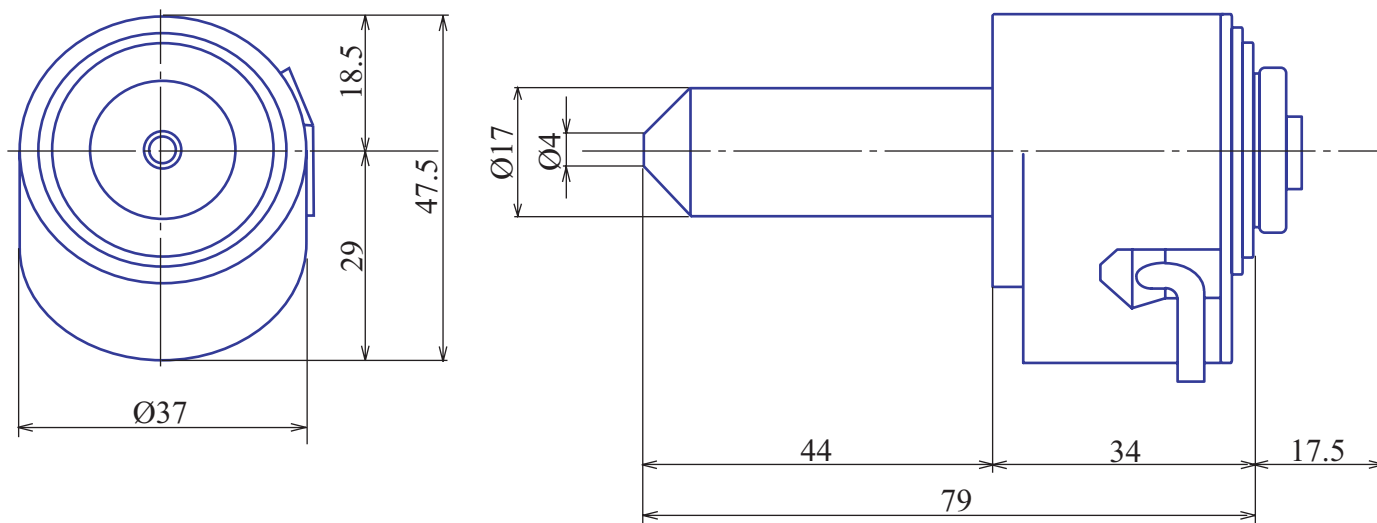

Pin Hole Lenses

Item GAPM26020BC

ITEM NO.	GAPM26020BC	
Focal Length	6	(mm)
Iris Rnage	F2	
Angle of View	66.6° x 55.4° x 42.8°	
MOD	0.5	(m)
Dimention	Ø37 x 48 x 80 (mm)	
Weight	85	(g)
Mount	C	
Notes	1/2inch , DC-Drive	