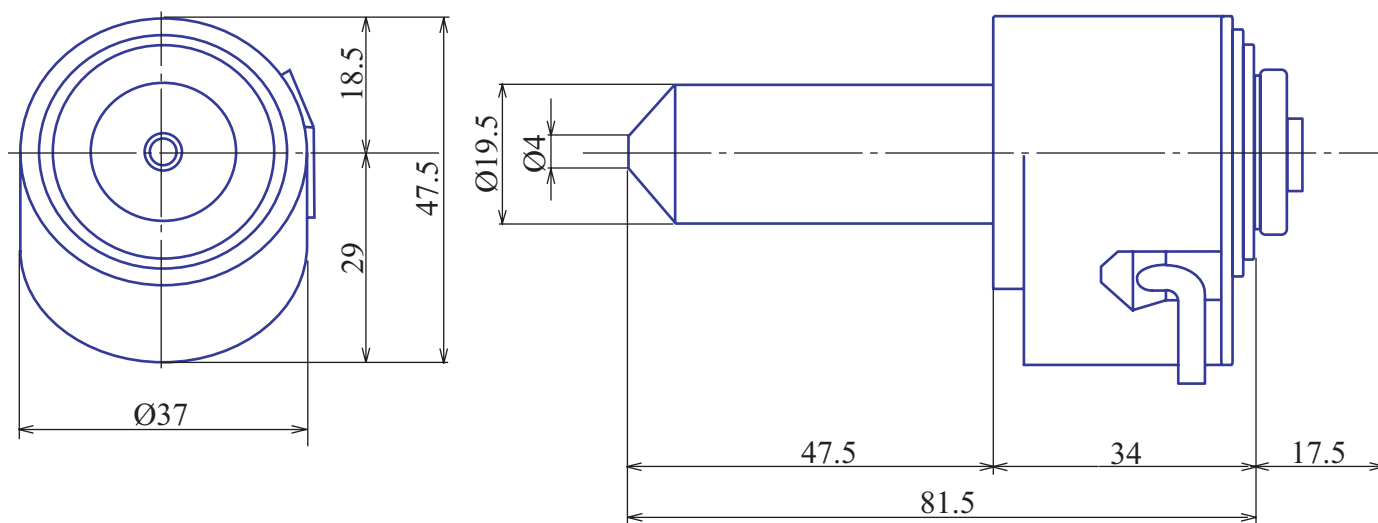

Pin Hole Lenses

Item GAPM24020BC

ITEM NO.	GAPM24020BC	
Focal Length	4	(mm)
Iris Rnage	F2	
Angle of View	91° x 78.4° x 62.9°	
MOD	0.5	(m)
Dimention	Ø37 x 48 x 82 (mm)	
Weight	85	(g)
Mount	C	
Notes	1/2inch , DC-Drive	