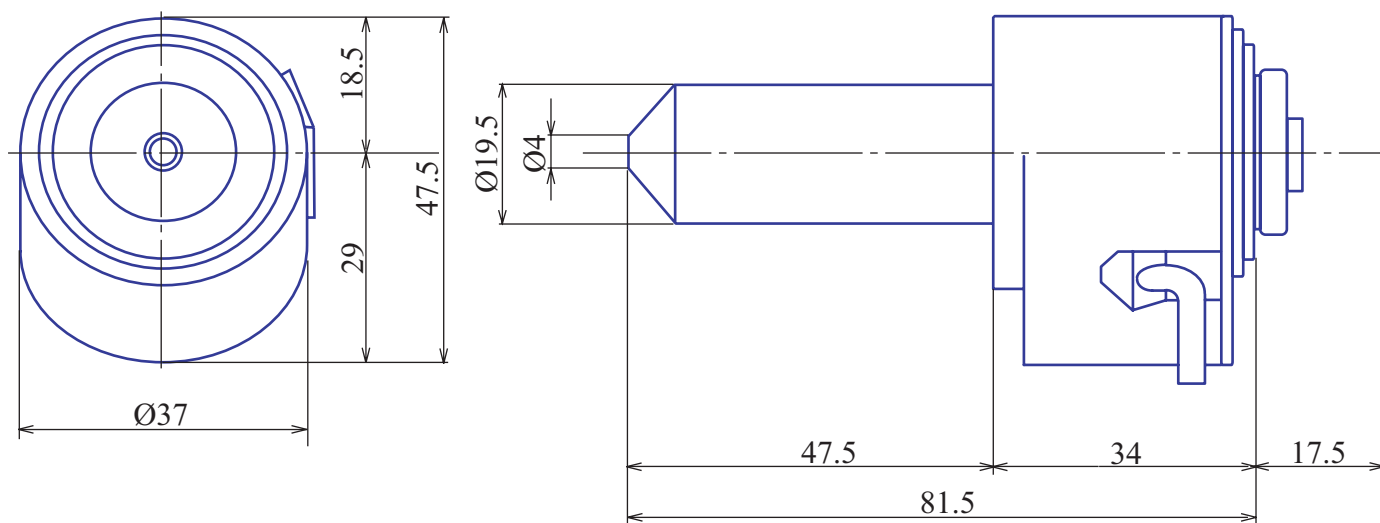

Pin Hole Lenses

Item GAPM24020BC

ITEM NO.	GAPM24020BC
Focal Length	4 (mm)
Iris Rnage	F2
Angle of View	91° x 78.4° x 62.9°
MOD	0.5 (m)
Dimention	Ø37 x 48 x 82 (mm)
Weight	85 (g)
Mount	C
Notes	1/2inch , DC-Drive