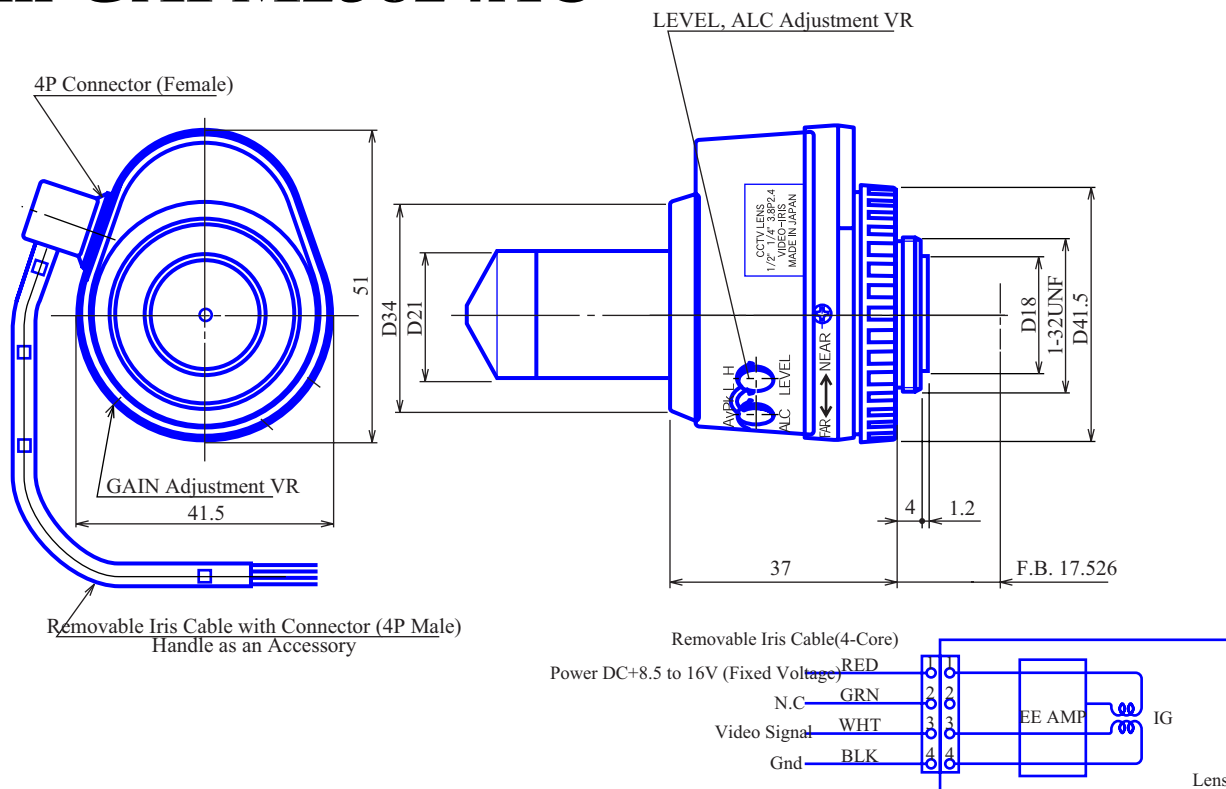

Pin Hole Lenses

Item GAPM23824AC

ITEM NO.	GAPM23824AC
Focal Length	3.8 (mm)
Iris Rnage	F2.4 - 360
Angle of View (H x V)	80.2° x 64.6°
MOD	1.0 (m)
Dimention	φ 21 x 51 x 41.5 (mm)
Weight	80 (g)
Mount	C
Notes	1/2inch , Video-drive