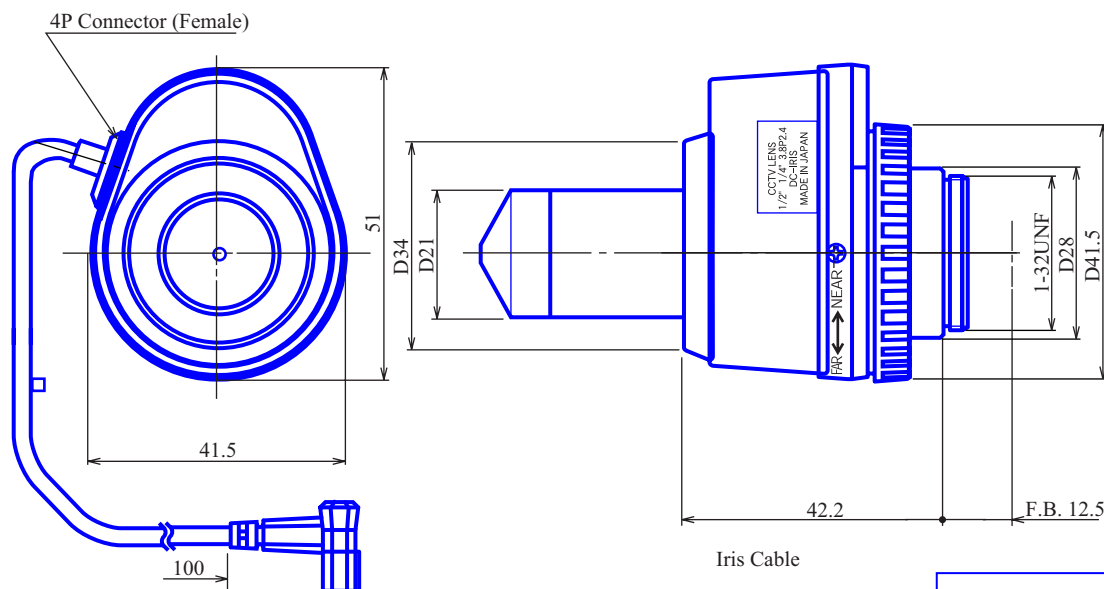

## Pin Hole Lenses

### Item GAPM13824BS

Iris Cable

ITEM NO.	GAPM13824BS
Focal Length	3.8 (mm)
Iris Rnage	F2.4 - 360
Angle of View (H x V)	53.5° x 43.1°
MOD	1.0 (m)
Dimention	φ 21 x 51 x 41.5 (mm)
Weight	80 (g)
Mount	CS
Notes	1/3inch , fixed focus, DC-drive