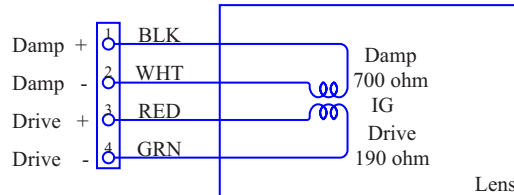

## Pin Hole Lenses

### Item GAPM13824BS

Iris Cable

ITEM NO.	GAPM13824BS
Focal Length	3.8 (mm)
Iris Rnage	F2.4 - 360
Angle of View (H x V)	53.5° x 43.1°
MOD	1.0 (m)
Dimention	φ 21 x 51 x 41.5 (mm)
Weight	80 (g)
Mount	CS
Notes	1/3inch , fixed focus, DC-drive