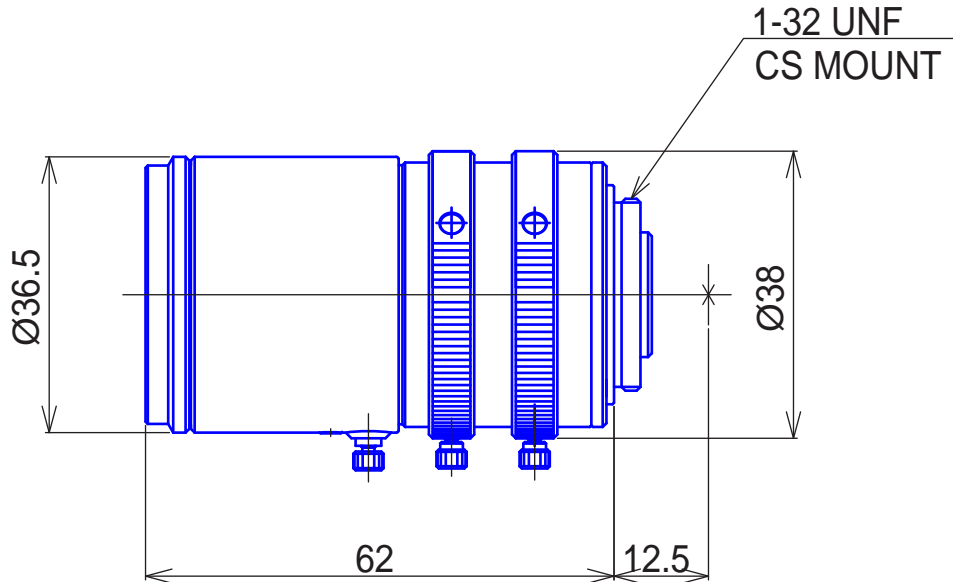

1/2inch Format Megapixel Lenses

Item No.GMMPDN29020S

ITEM NO.		GMMPDN29020S
Focal Length		9 - 20 (mm)
Iris Range		F1.6 - 22
Angle of View	1/2"	42.3° x 30.9° x 55° 18.7° x 13.9° x 23.4°
MOD		0.3 (m)
Dimention		Ø36.5 x 62 (mm)
Weight		100 (g)
Mount		CS
Note		3Megapixel, Aspherical Day&Night, Manual Iris