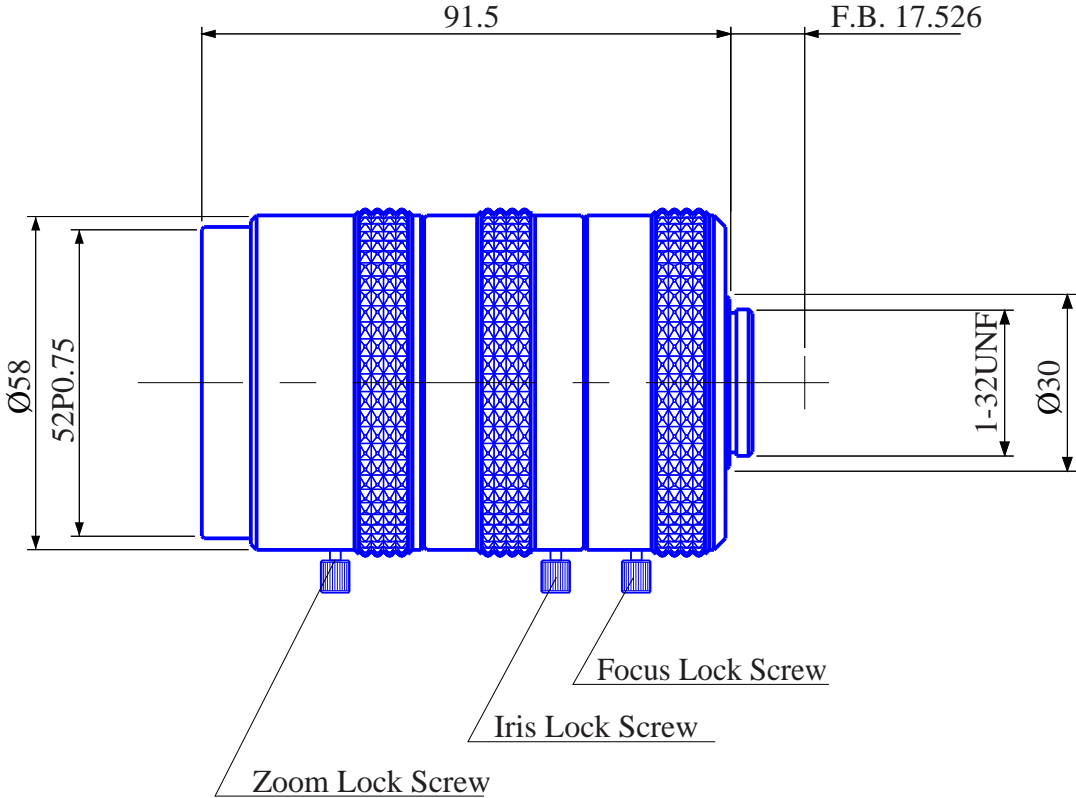

1/2inch format Megapixel Day&Night Lenses

Item No. GMMPDN280800MCN

ITEM NO.		GMMPDN280800MCN
Focal Length		8 - 80 (mm)
Iris Range		F1.6 - Close
Angle of View	1/2"	46.6° x 34.3° - 4.7° x 3.6°
MOD		0.1 (m)
Dimention		Ø58 x 91.5 (mm)
Weight		400 (g)
Mount		C
Note		Day&Night, Manual