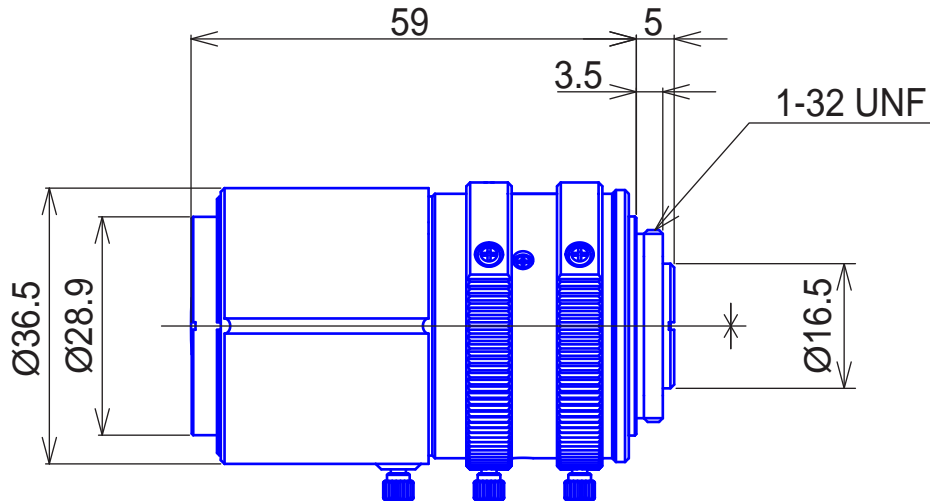

1/2inch Format Megapixel Lenses

Item No.GMMPDN23510S

ITEM NO.		GMMPDN23510S
Focal Length		3.5 - 10 (mm)
Iris Range		F1.6 - 22
Angle of View	1/2"	108.3° x 78.8° x 143.3° 37.5° x 28.1° x 46.9°
MOD		0.2 (m)
Dimention		Ø36.5 x 59 (mm)
Weight		100 (g)
Mount		CS
Note		3Megapixel, Aspherical, Day&Night,Manual