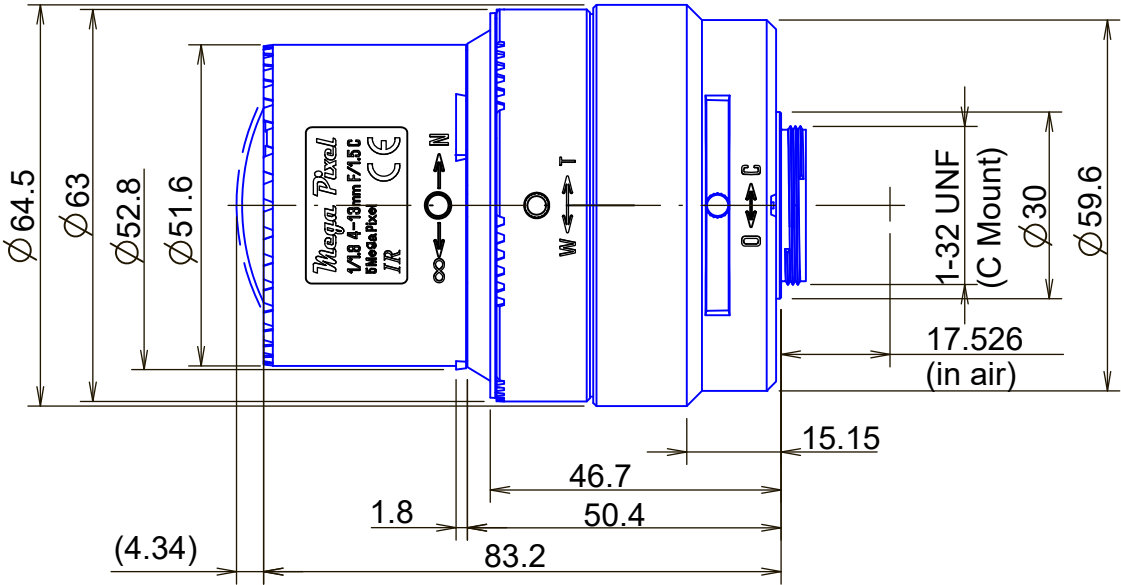

CCTV Lens

1/1.8" Megapixel Day&Night varifocal zoom Lenses

Item No. GM5MPDN184013C

ITEM NO.		GM5MPDN184013C
Focal Length		4 - 13 (mm)
Iris Range		F1.5 - Close
Angle of View	1/1.8"	105.4° x 77.6° - 33° x 24.8°
MOD		0.3 (m)
Dimention		Ø64.5 x 87.6 (mm)
Weight		170 (g)
Mount		C
Note		5megapixel, Day&Night, Manual Iris