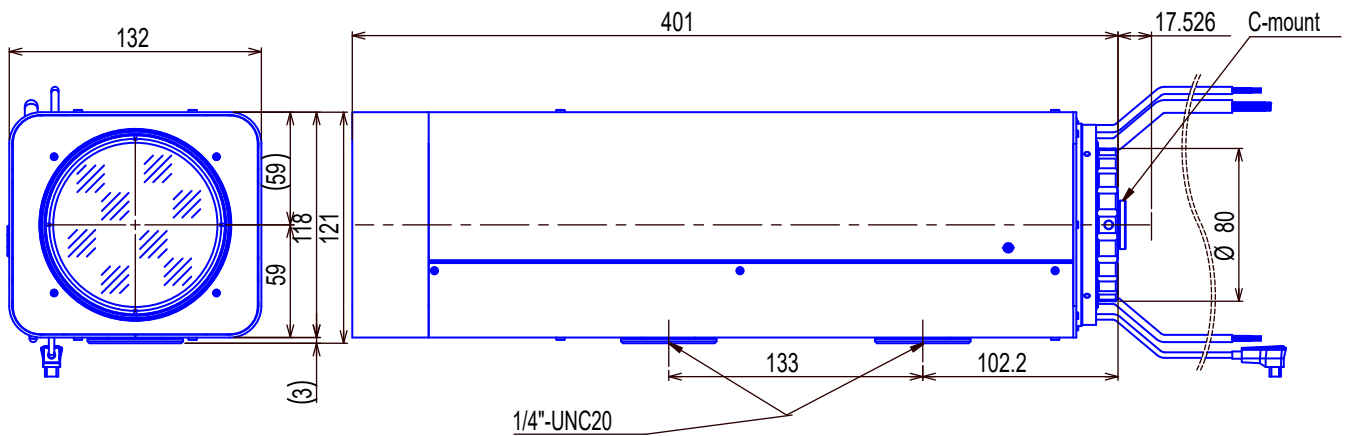

2/3inch Format Megapixel Motorized zoom Lenses

**Item No. GAZMPDN3501500DCP**

ITEM NO.		GAZMPDN3501500DCP
Focal Length		50 - 1500 (mm)
Iris Range		F5 - T110
Angle of View (Horizontal)	2/3"	10.01° - 0.34° (Horizontal)
MOD		5 (m)
Filter Thread		M=95mm, P=1
Dimention		Ø132 x 121 x 400 (mm)
Weight		6300 (g)
Mount		C
Note		2Megapixel, IR Day & Night, DC-Drive Auto Iris