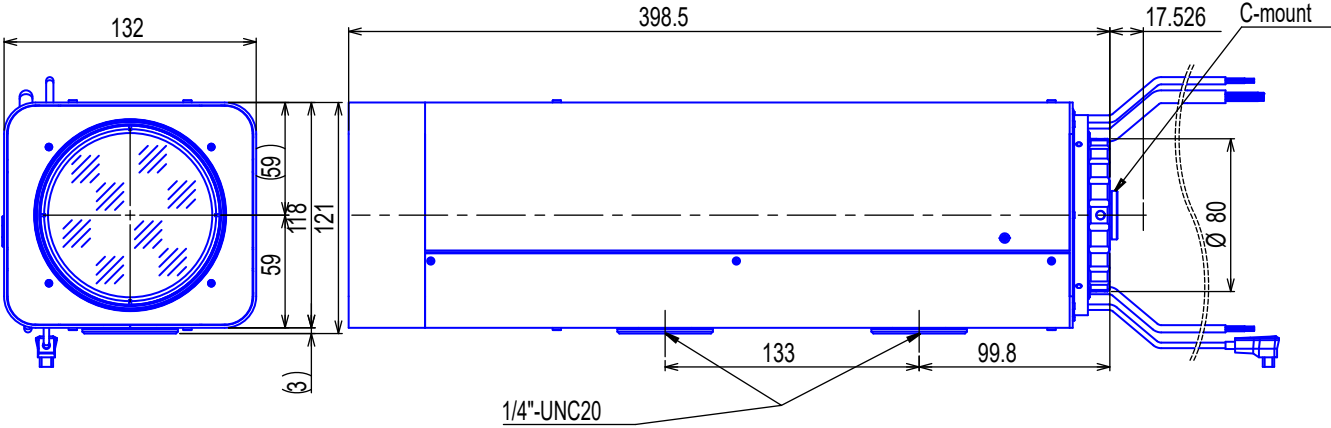

2/3inch Format Megapixel Motorized zoom Lenses

**Item No. GAZMPDN325750DCP**

ITEM NO.		GAZMPDN325750DCP
Focal Length		25 - 750 (mm)
Iris Range		F2.5 - T170
Angle of View	2/3"	19.76° - 0.69° (Horizontal)
MOD		5 (m)
Filter Thread		M=95mm, P=1
Dimention		Ø132 x 121 x 400 (mm)
Weight		6300 (g)
Mount		C
Note		2Megapixel, IR Day & Night, DC-Drive Auto Iris