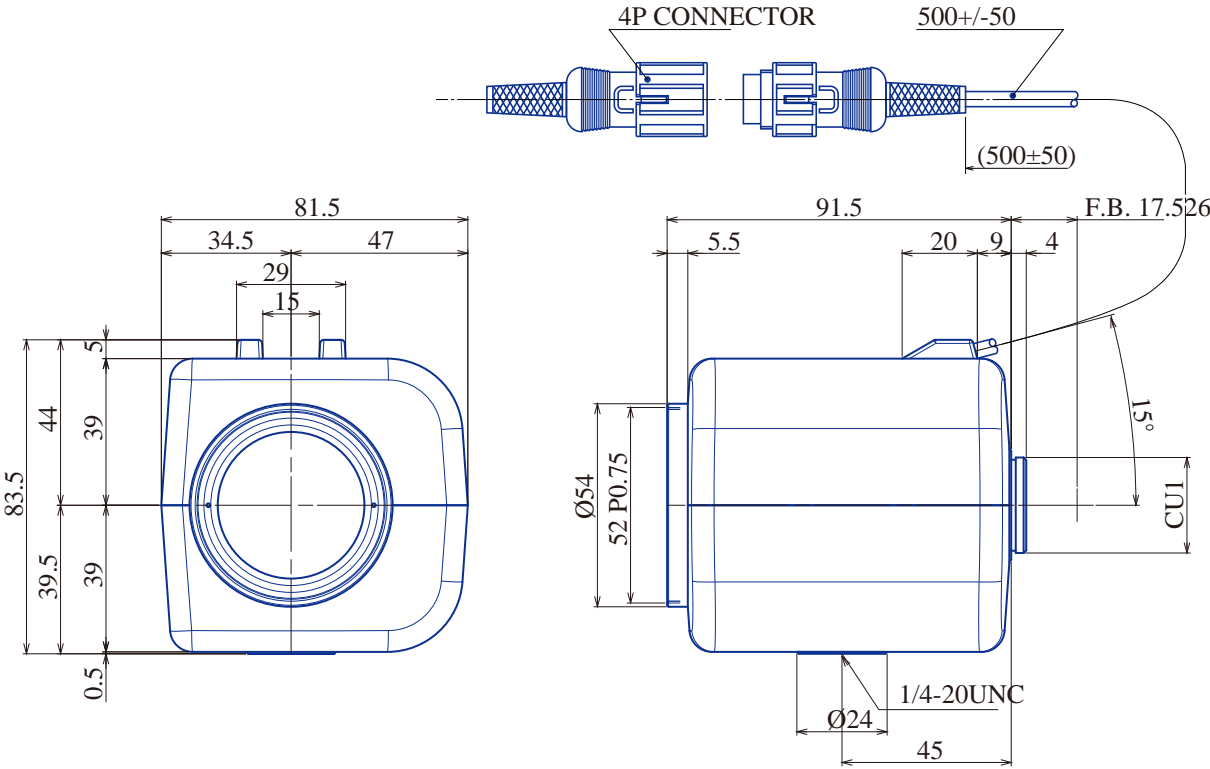

1/2inch Format

Megapixel Day&Night Motorized Varifocal Zoom Lens

**Item No.GAZMPDN280800**

ITEM NO.		GAZMPDN280800
Focal Length		8 - 80 (mm)
Iris Range		F1.6 - Close
Angle of View	1/2"	46.6°x 34.3° - 4.7° x 3.6°
MOD		0.1 (at 8mm) (m)
FILTER THREAD		M=52mm , P=0.75
Dimention		Ø83.5 x 81.5 x 91.5 (mm)
Weight		600 (g)
Mount		C
Note		Megapixel, Motorized Varifocal, Day&Night