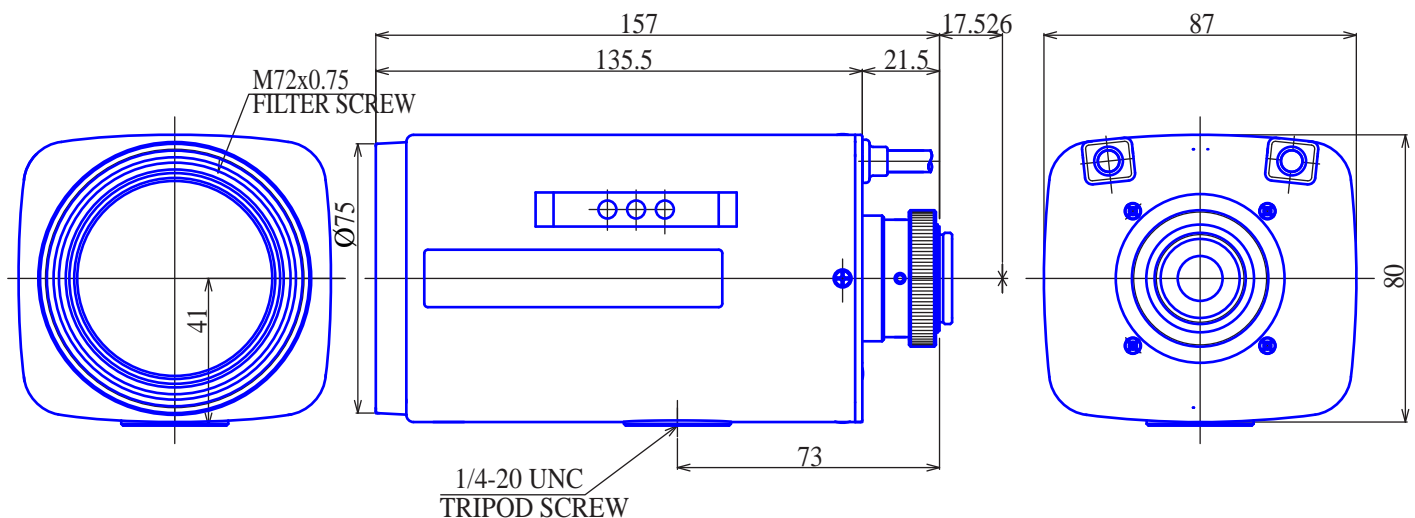

1/2inch Format Megapixel Motorized zoom Lenses
IR (Day & Night) Type

Item No. GAZMPDN280120

ITEM NO.		GAZMPDN280120
Focal Length		8 - 120 (mm)
Iris Range		F1.8 - 360
Angle of View	1/2"	43.2° x 32.8° x 52.9°
		- 3.1° x 2.3° x 3.8°
MOD		1.5 (m)
Dimention		Ø80 x 87 x 157 (mm)
Weight		740 (g)
Mount		C
Note		1/2" format, Day&Night