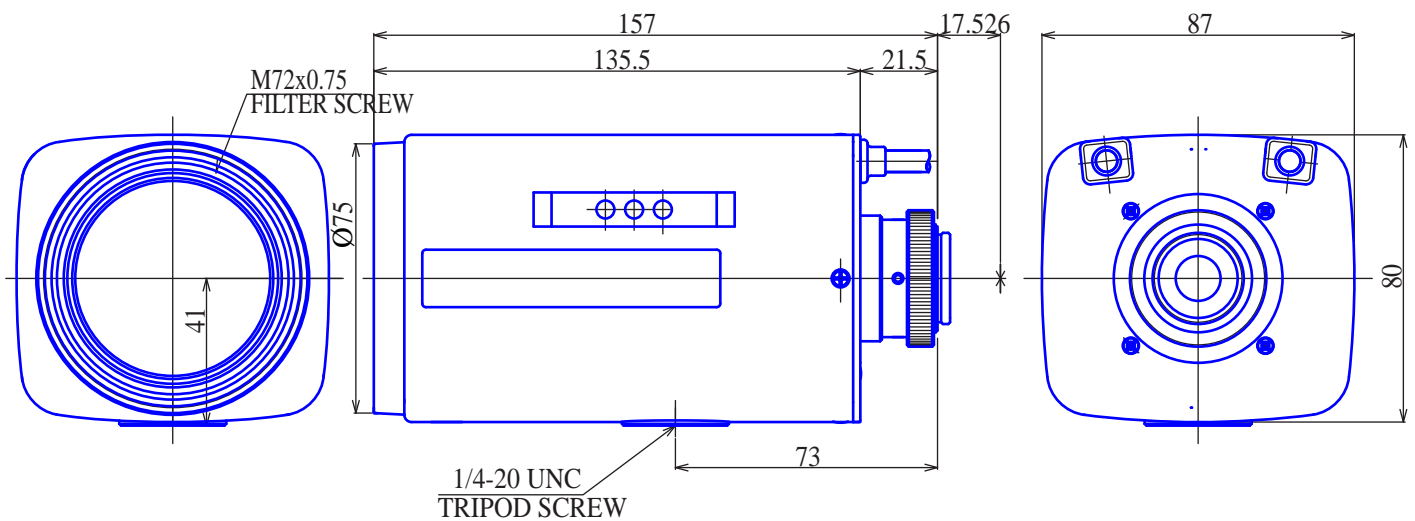

1/2inch Format Megapixel Motorized zoom Lenses
 IR (Day & Night) Type

Item No. GAZMPDN280120

ITEM NO.		GAZMPDN280120	
Focal Length		8 - 120 (mm)	
Iris Range		F1.8 - 360	
Angle of View	1/2"	43.2° x 32.8° x 52.9°	
		- 3.1° x 2.3° x 3.8°	
MOD		1.5 (m)	
Dimention		Ø80 x 87 x 157 (mm)	
Weight		740 (g)	
Mount		C	
Note		1/2" format, Day&Night	