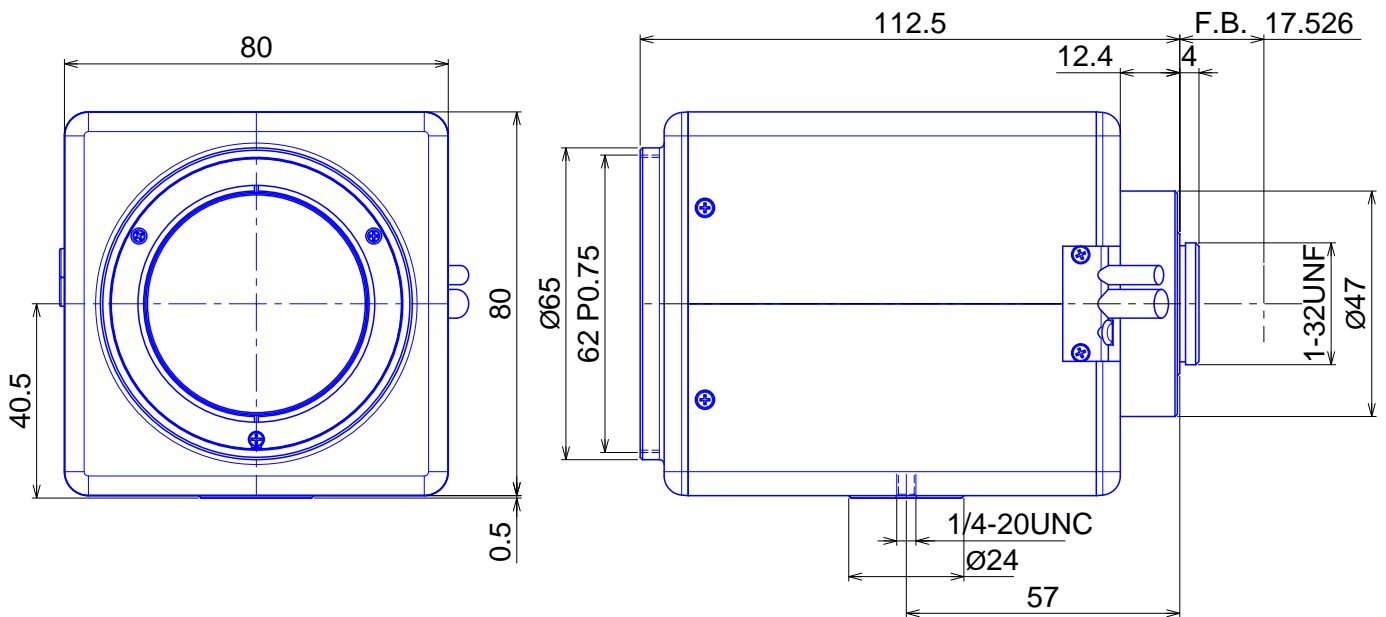

1 inch Format Megapixel Motorized zoom Lenses

**Item No. GAZMPDN2465M**

ITEM NO.		GAZMPDN2465M	
Focal Length		24 - 65	( mm)
Iris Range		F2 - Close	
Angle of View	1"	30.5° x 22.9° x 38.1°	
		- 11.2° x 8.4° x 13.8°	
MOD		7	( m)
Filter Thread		M=62, P=0.75	
Dimention		80 x 80.5 x 112.5	(mm)
Weight		710	( g)
Mount		C	
Note		Day & Night, Motorized Iris & DC-Drive available	