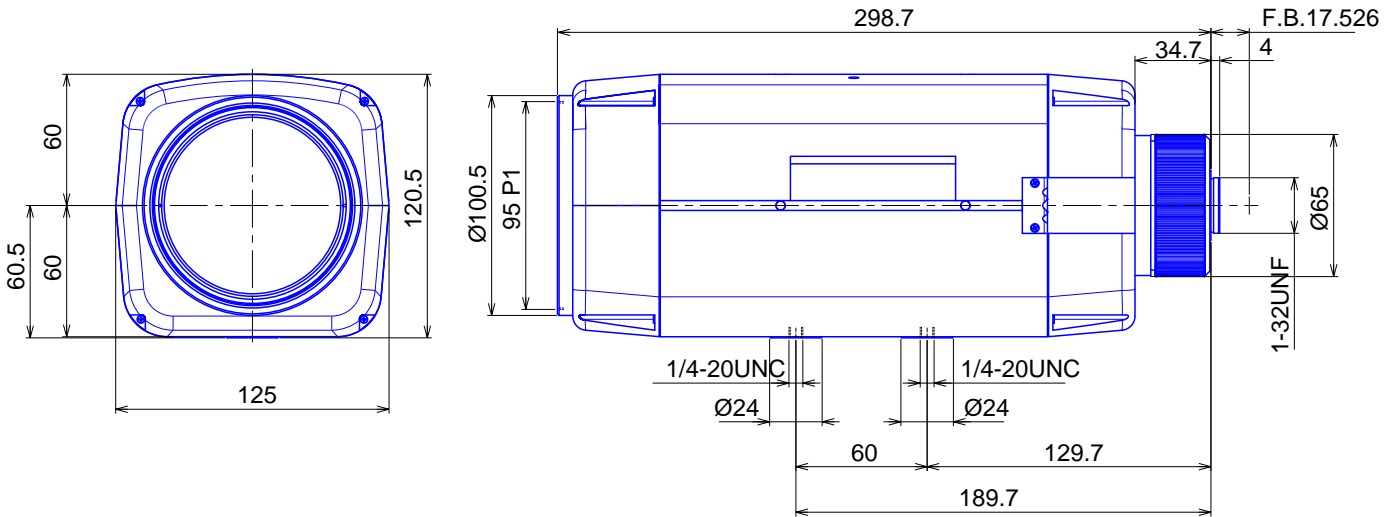

1/2inch Format Megapixel Motorized zoom Lenses

Item No.GAZMPDN220700

ITEM NO.		GAZMPDN220700
Focal Length		20 - 700 (mm)
Iris Range		F3.2 - 360
Angle of View	1/2"	17.8° x 13.4° - 0.5° x 0.4°
MOD		4 (m)
Filter Thread		M=95mm, P=1
Dimention		Ø120 x 120.5 x 298.7 (mm)
Weight		3500 (g)
Mount		C
Note		Day & Night