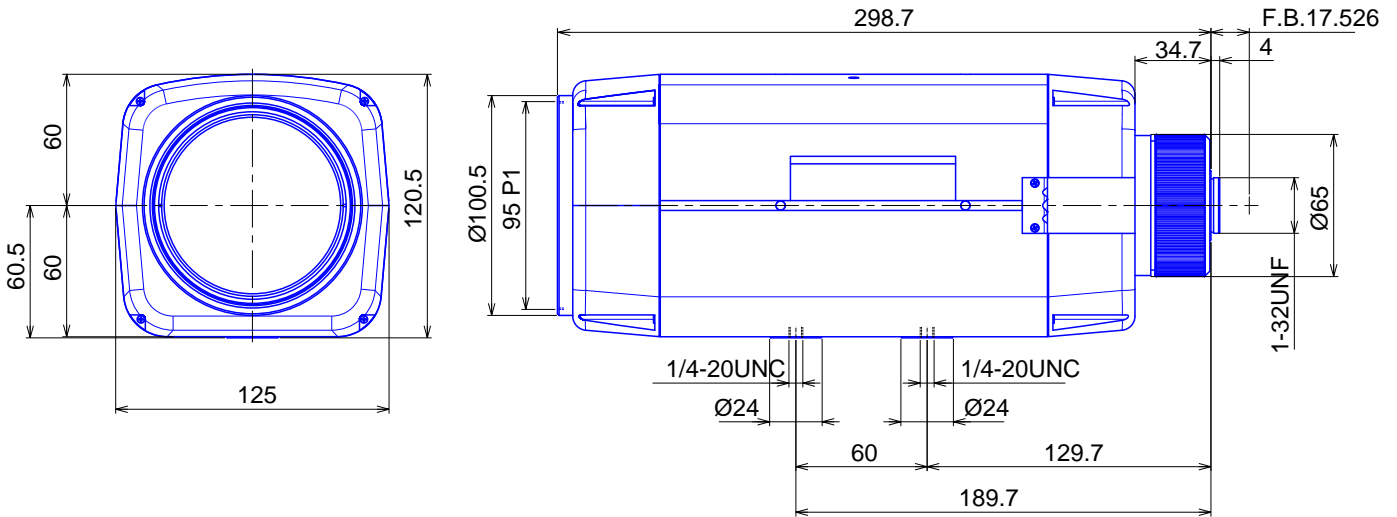

1/2inch Format Megapixel Motorized zoom Lenses

**Item No.GAZMPDN220700**

ITEM NO.		GAZMPDN220700
Focal Length		20 - 700 (mm)
Iris Range		F3.2 - 360
Angle of View	1/2"	17.8° x 13.4° - 0.5° x 0.4°
MOD		4 (m)
Filter Thread		M=95mm, P=1
Dimention		Ø120 x 120.5 x 298.7 (mm)
Weight		3500 (g)
Mount		C
Note		Day & Night