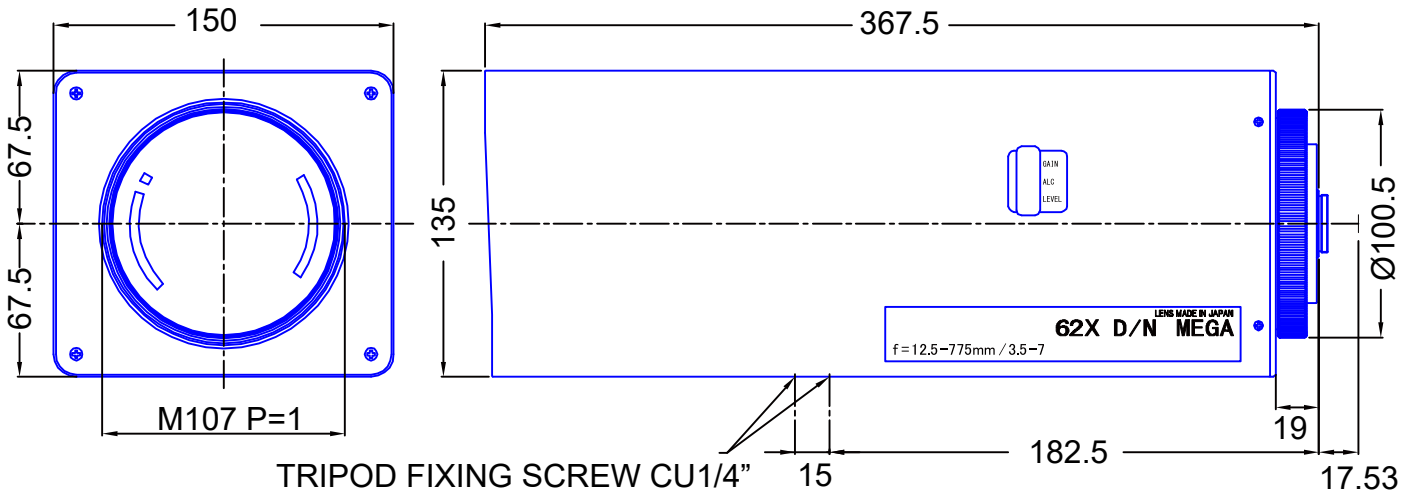

1/2inch Format Megapixel Motorized Zoom Lenses

Item No.GAZMPDN2125775

ITEM NO.		GAZMPDN2125775	
Focal Length		12.5 - 775	(mm)
Iris Range		F3.5 - 360	
Angle of View	1/2"	28.77° x 21.78° - 0.47° x 0.35°	
MOD		5	(m)
Filter Thread		No	
Dimention		Ø150 x 135 x 367.5	(mm)
Weight		5,300	(g)
Mount		C	
Note		Additional Integrated 2X Extender&Filter possible	