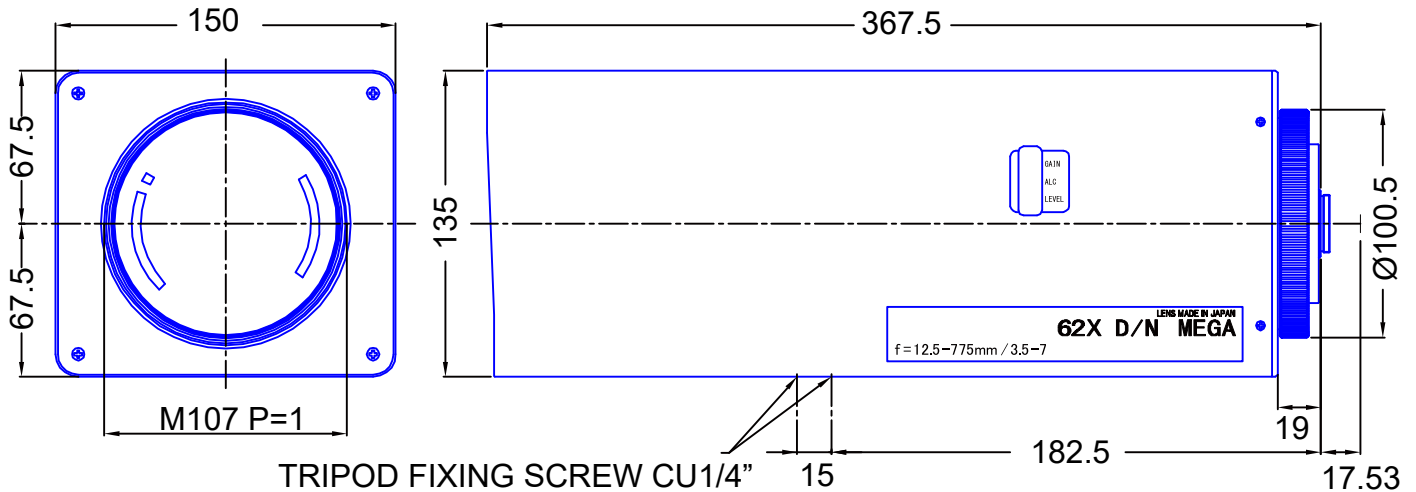

1/2inch Format Megapixel Motorized Zoom Lenses

Item No.GAZMPDN2125775

ITEM NO.		GAZMPDN2125775
Focal Length		12.5 - 775 (mm)
Iris Range		F3.5 - 360
Angle of View	1/2"	28.77° x 21.78° - 0.47° x 0.35°
MOD		5 (m)
Filter Thread		No
Dimention		Ø150 x 135 x 367.5 (mm)
Weight		5,300 (g)
Mount		C
Note		Additional Integrated 2X Extender&Filter possible