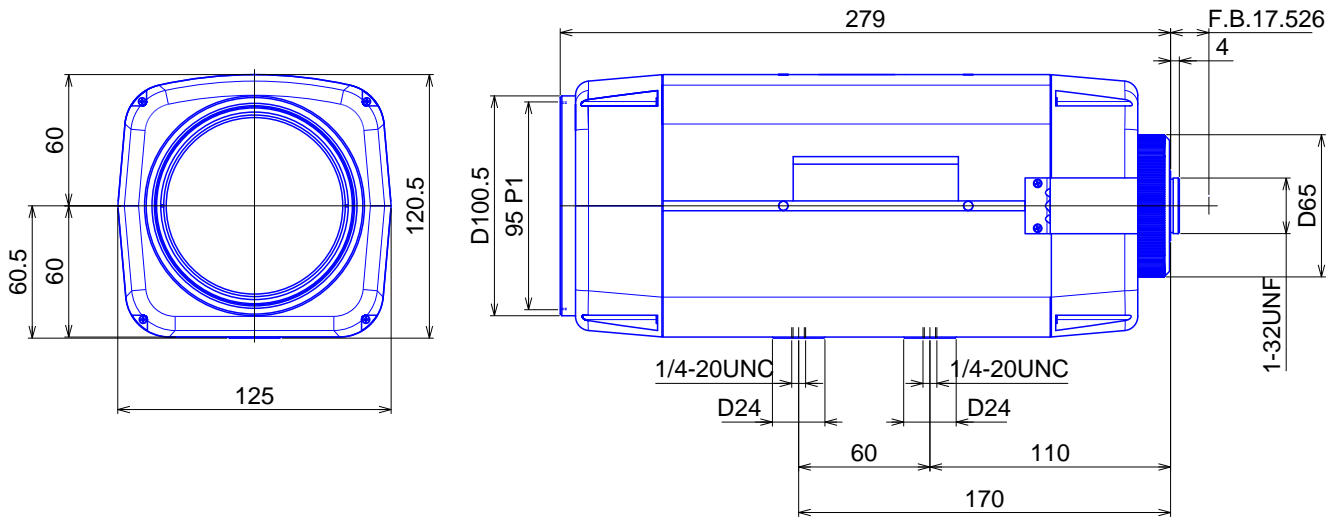

1/2inch Format Megapixel Lenses

**Item No.GAZMPDN210350**

ITEM NO.		GAZMPDN210350
Focal Length		10 - 350 (mm)
Iris Range		F1.6 - 360
Angle of View	1/2"	35.2° x 26.5° - 1.1° x 0.8°
MOD		4 (m)
Filter Thread		M=95 , P=1
Dimention		Ø121 x 125 x 279 (mm)
Weight		3,500 (g)
Mount		C
Note		1/2"format , Day&Night