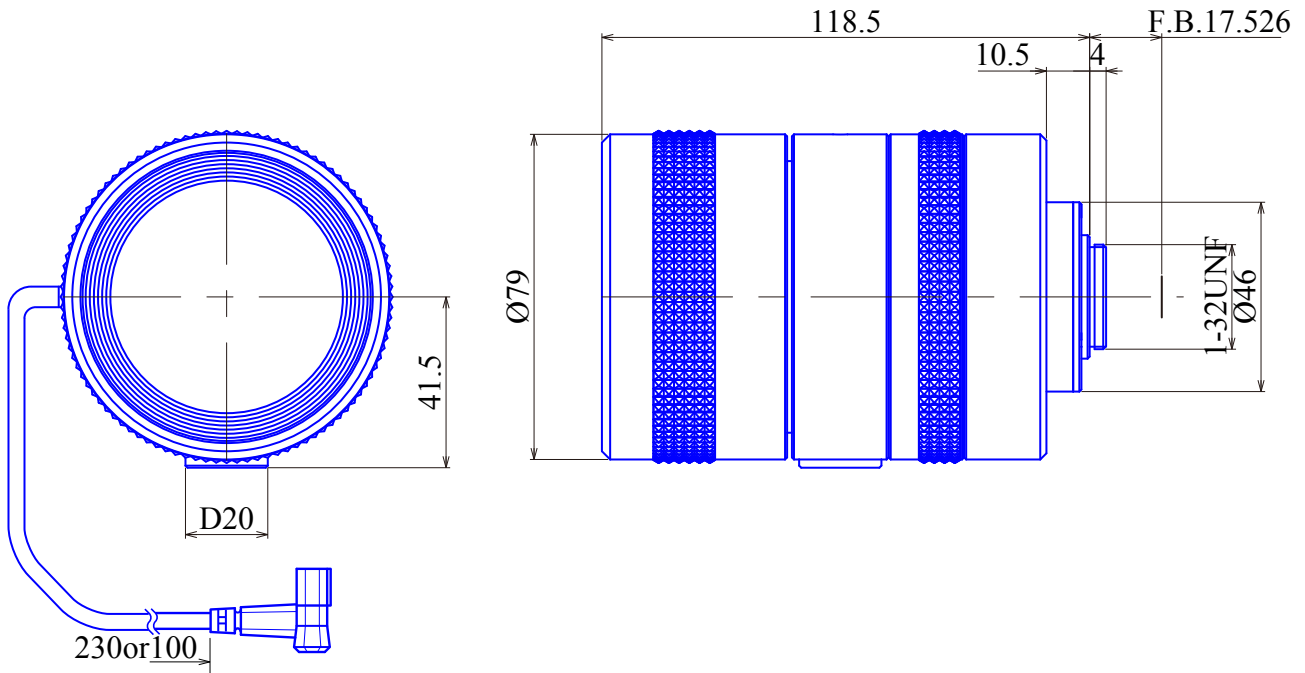

Megapixel zoom Auto iris Lenses

Item No.GAZMP31166BC4

ITEM NO.		GAZMP31166BC4
Focal Length		11 - 66 (mm)
Iris Range		F1.8 - Close
Angle of View	2/3"	43.3° x 33.0° - 7.7° x 5.8°
MOD		1.4 (m)
Filter Thread		M=72 , P=0.75
Dimention		Ø79 x 118.5 (mm)
Weight		1000 (g)
Mount		C
Note		3.6megapixel, DC-Drive, Auto-Iris