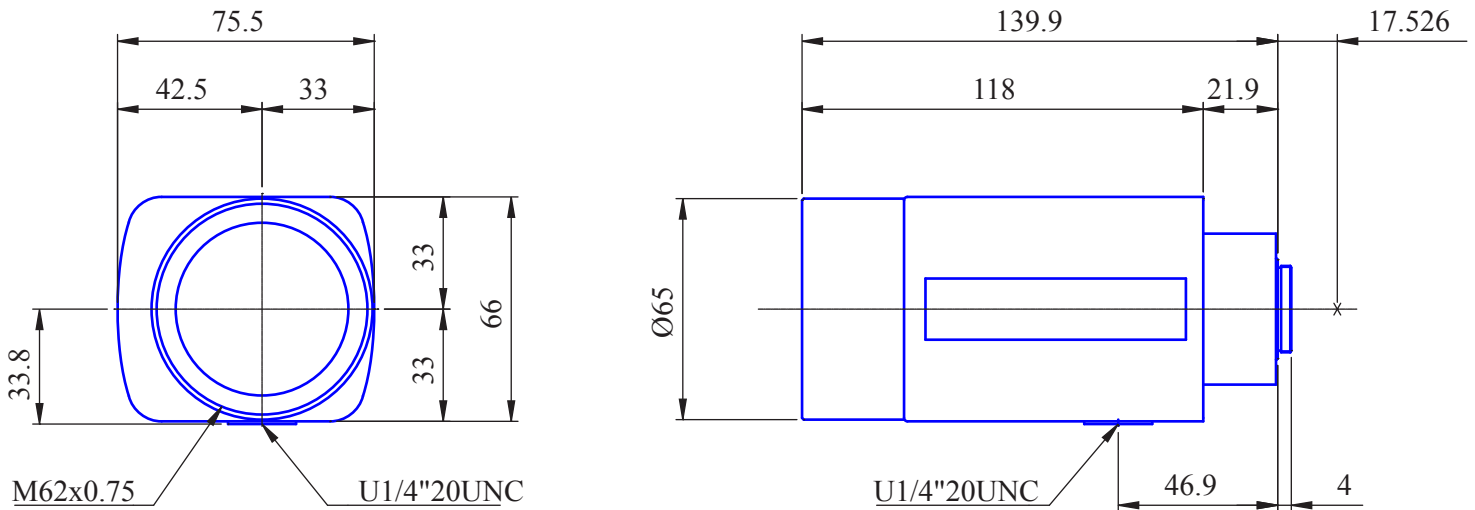

**1/2inch Format Megapixel Motorized zoom Lenses**

**Item No.GAZMP285850**

ITEM NO.		GAZMP285850
Focal Length		8.5 - 85 (mm)
Iris Range		F1.5 - 360
Angle of View	1/2"	41.5° x 31.3° - 4.3° x 3.3°
MOD		2.0 (m)
Dimention		Ø66 x 75.5 x 139.9 (mm)
Weight		760 (g)
Mount		C
Note		1/2" format