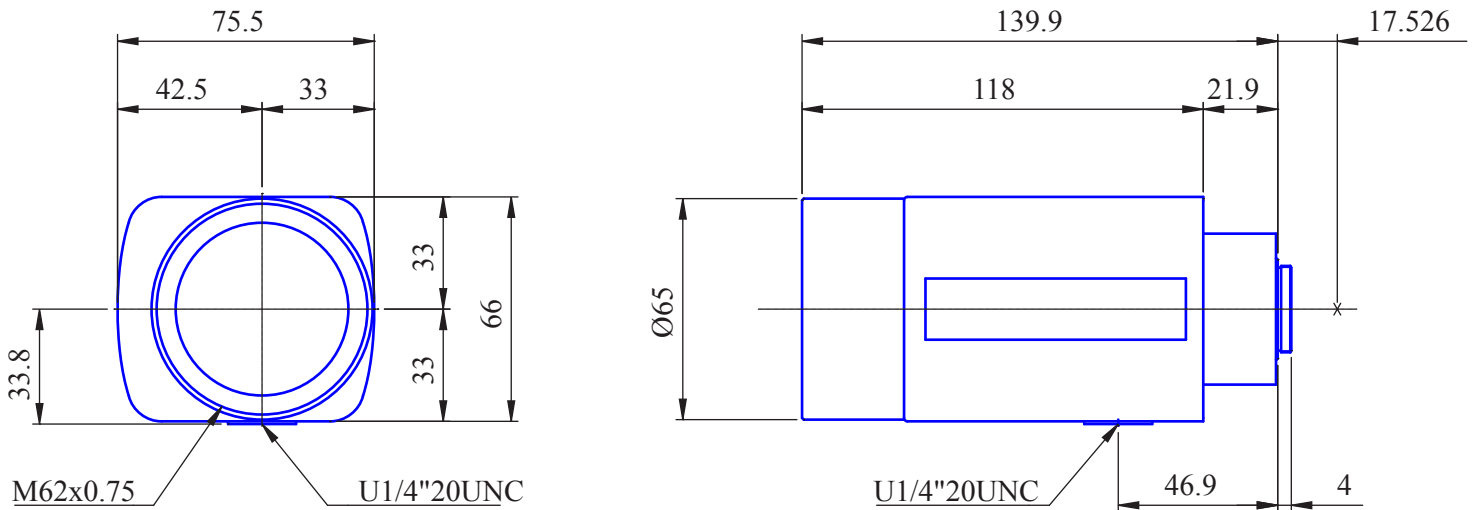

1/2inch Format Megapixel Motorized zoom Lenses

Item No.GAZMP285850

ITEM NO.		GAZMP285850
Focal Length		8.5 - 85 (mm)
Iris Range		F1.5 - 360
Angle of View	1/2"	41.5° x 31.3° - 4.3° x 3.3°
MOD		2.0 (m)
Dimention		Ø66 x 75.5 x 139.9 (mm)
Weight		760 (g)
Mount		C
Note		1/2" format