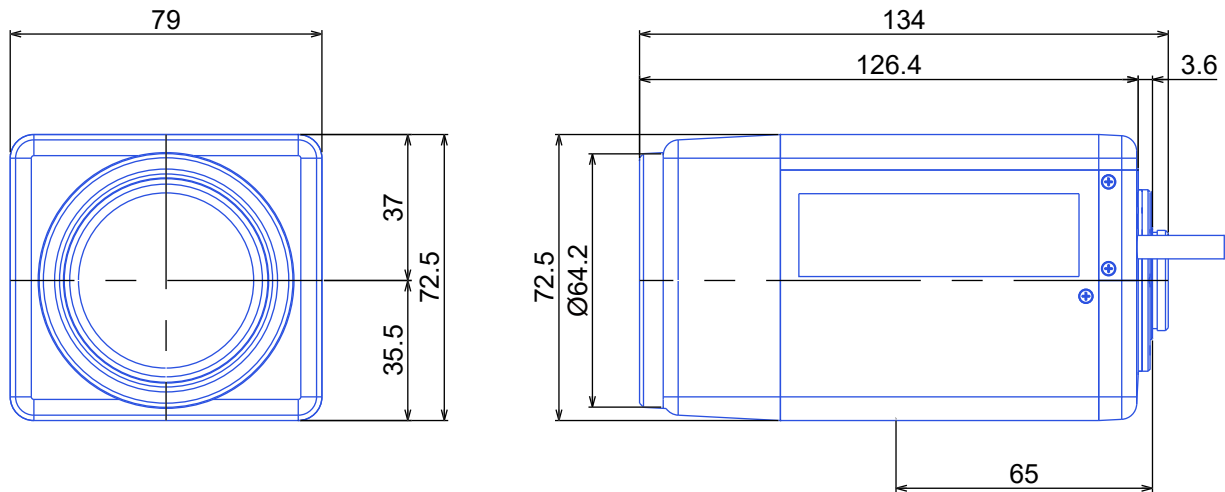

Industrial Lens

1/2inch Format Megapixel Motorized zoom Lenses

Item No.GAZMP280136M

ITEM NO.		GAZMP280136M
Focal Length		8 - 136 (mm)
Iris Range		F1.6 - Close
Angle of View	1/2"	43.6° x 33.4° - 2.7° x 2.2°
MOD		1.8 (m)
Filter Thread		-
Dimention		Ø79 x 72.5 x 130 (mm)
Weight		650 (g)
Mount		C
Note		Video,DC and Motorized available