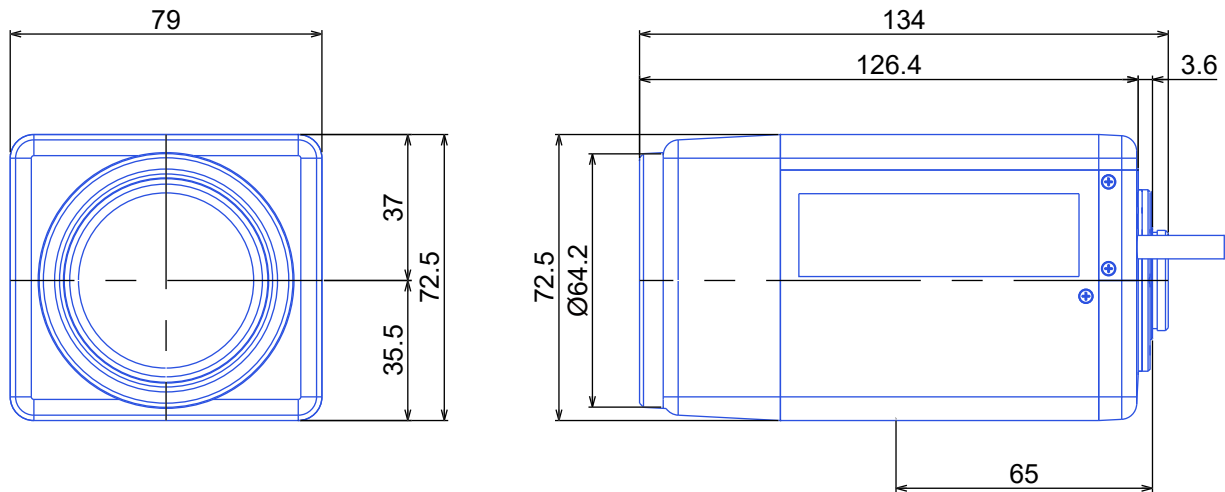

1/2inch Format Megapixel Motorized zoom Lenses

Item No.GAZMP280136

ITEM NO.		GAZMP280136
Focal Length		8 - 136 (mm)
Iris Range		F1.6 - Close
Angle of View	1/2"	43.6° x 33.4° - 2.7° x 2.2°
MOD		1.8 (m)
Filter Thread		M58 , P=0.75
Dimention		Ø79 x 72.5 x 130 (mm)
Weight		650 (g)
Mount		C
Note		Video,DC and Motorized available