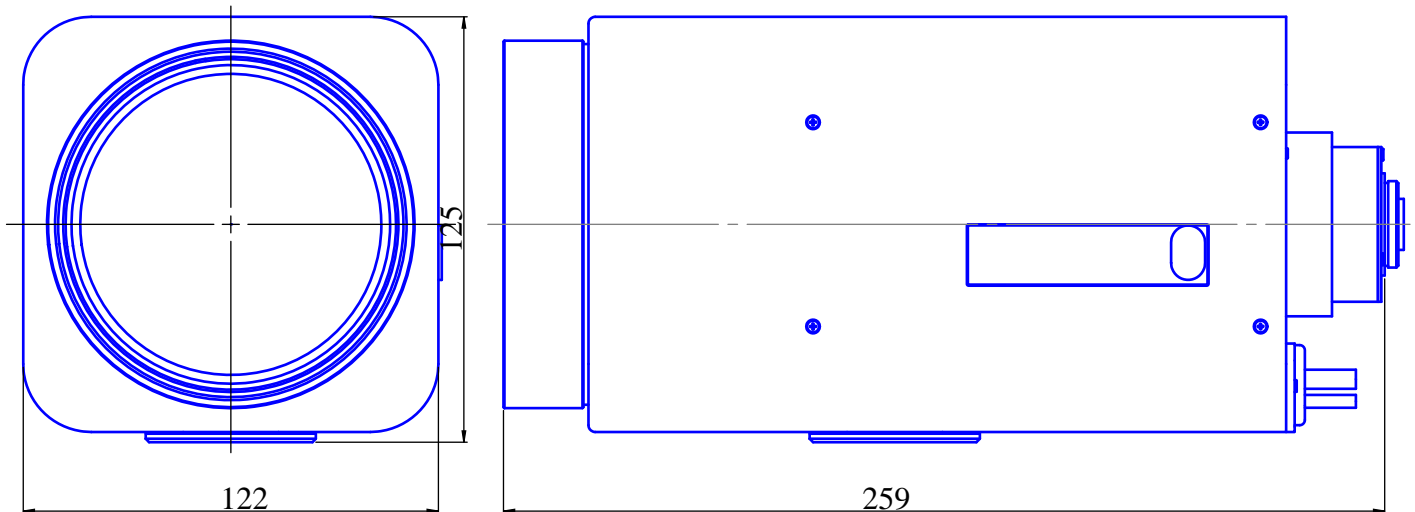

1/2inch Format Megapixel Lenses

Item No.GAZMP215500

ITEM NO.		GAZMP215500
Focal Length		15 - 500 (mm)
Iris Range		F4 - 560
Angle of View	Horizontal, 1/2"	0.747° x 23.185°
MOD		2.9 (m)
Filter Thread		M=105, P=1
Dimention		Ø122 x 125 x 267 (mm)
Weight		2,900 (g)
Mount		C
Note		1/2"format