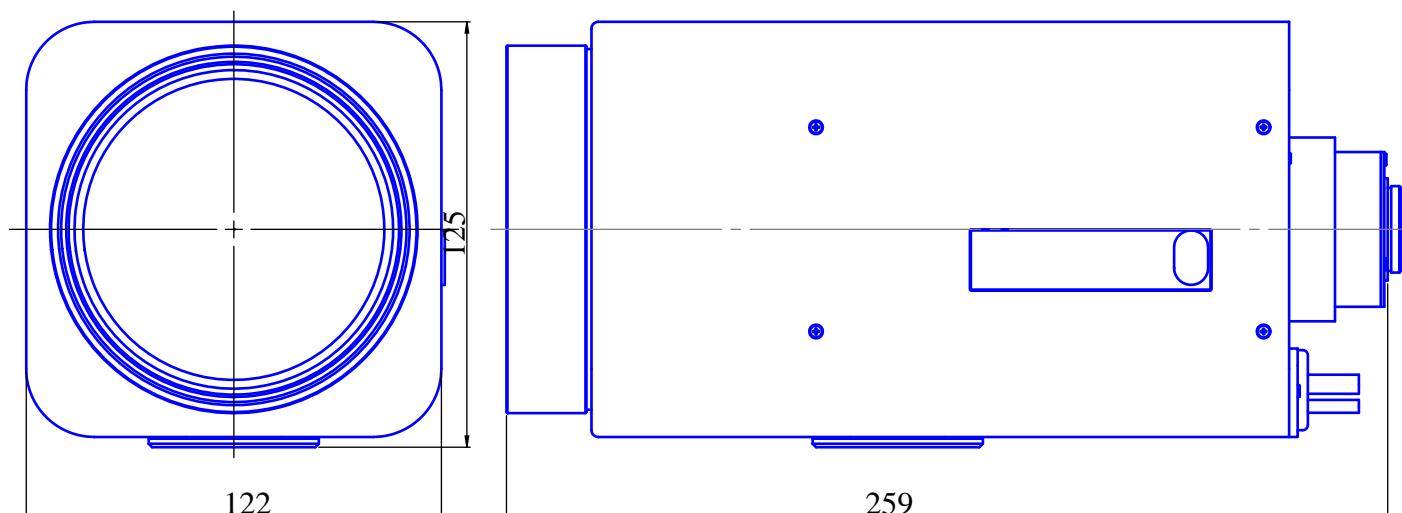

1/2inch Format Megapixel Lenses

**Item No.GAZMP215500**

ITEM NO.		GAZMP215500
Focal Length		15 - 500 (mm)
Iris Range		F4 - 560
Angle of View	Horizontal, 1/2"	0.747° x 23.185°
MOD		2.9 (m)
Filter Thread		M=105, P=1
Dimention		Ø122 x 125 x 267 (mm)
Weight		2,900 (g)
Mount		C
Note		1/2"format