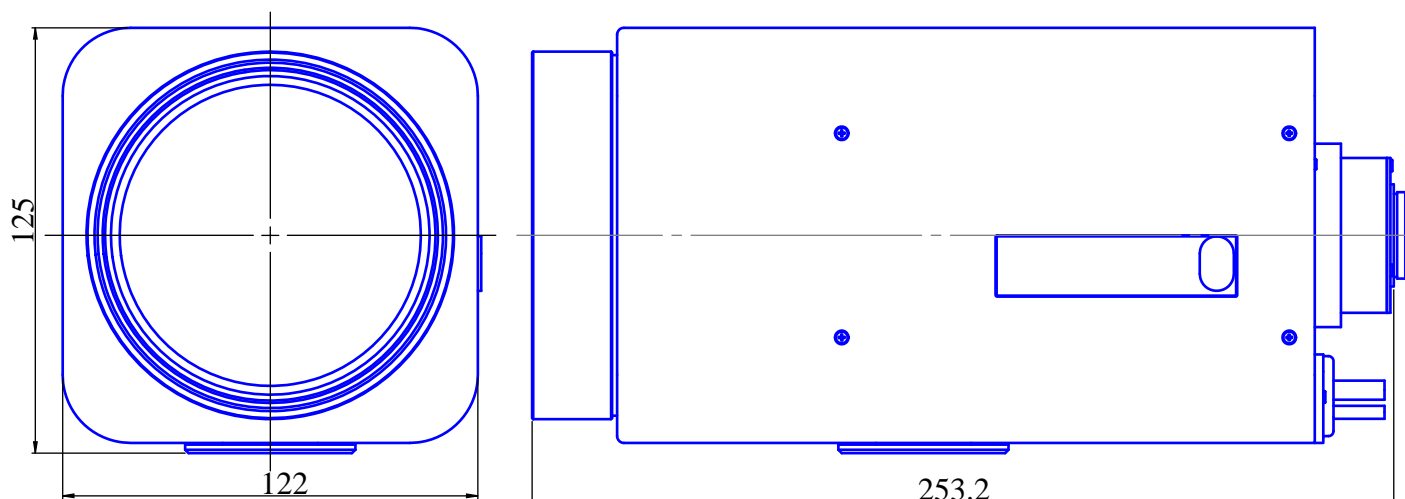

1/2inch Format Megapixel Lenses

Item No.GAZMP210330

ITEM NO.		GAZMP210330
Focal Length		10 - 330 (mm)
Iris Range		F1.5 - 560
Angle of View	Horizontal, 1/2"	1.13° x 34.99°
MOD		2.9 (m)
Filter Thread		M=105 , P=1
Dimention		Ø122 x 125 x 261 (mm)
Weight		2,990 (g)
Mount		C
Note		1/2"format