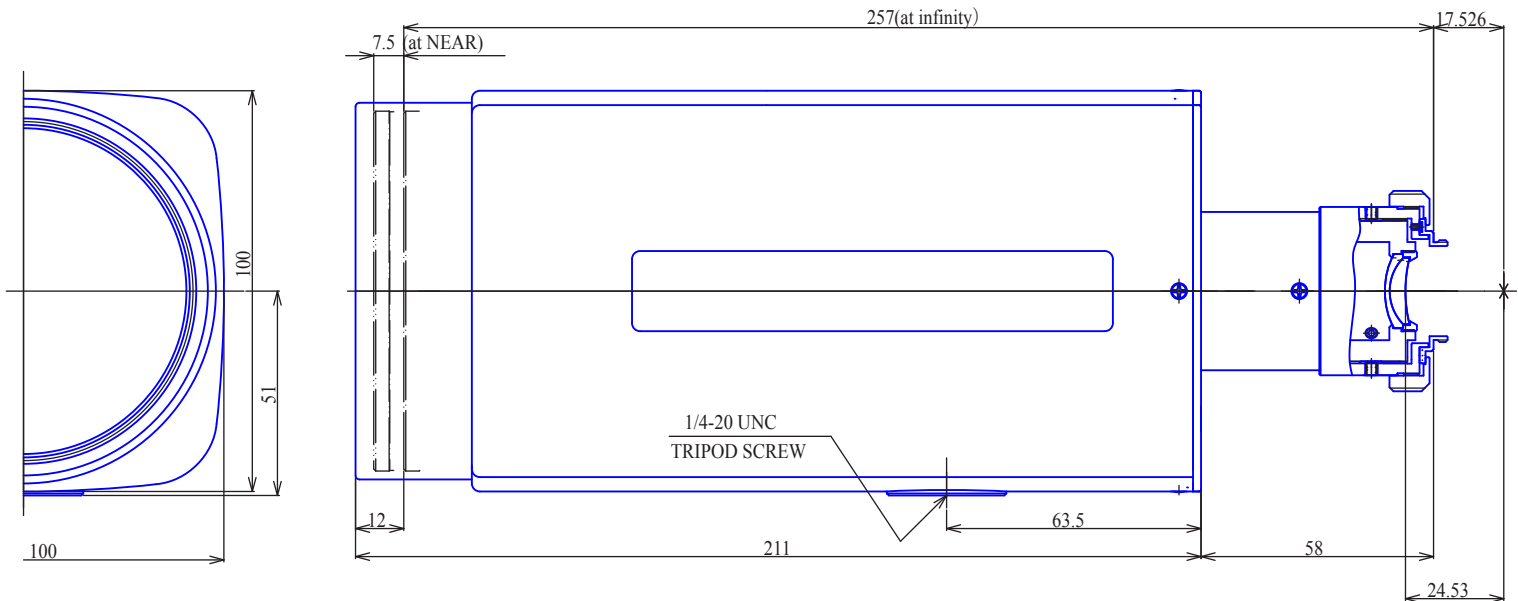

1/1.8inch Format Megapixel Motorized zoom Lenses

Item No.GAZMP1812360

ITEM NO.		GAZMP1812360
Focal Length		12 - 360 (mm)
Iris Range		F2.6 - 360
Angle of View (H x V, Ø9)	1/1.8"	32.9° x 24.8° - 1.17° x 0.88°
MOD		1.8 (m)
Dimention		Ø100 x 100 x 269 (mm)
Weight		1700 (g)
Mount		C
Note		1/1.8"format, Filter Thread;option