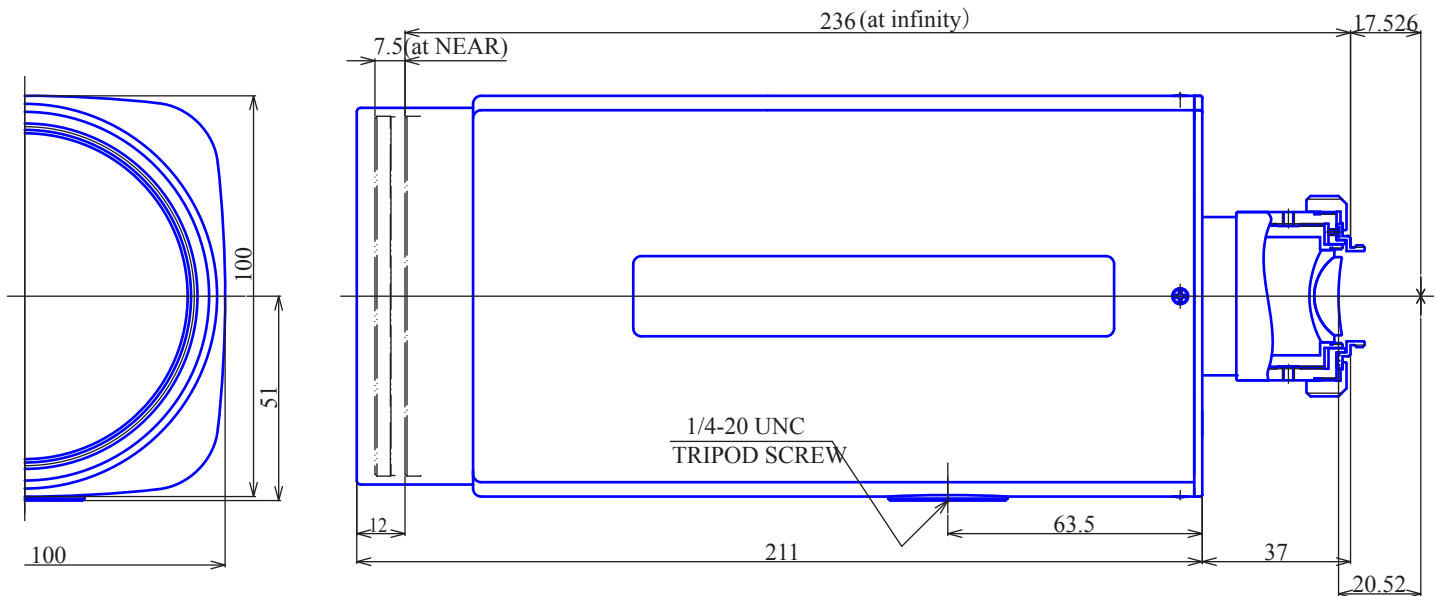

1/1.8inch Format Megapixel Motorized zoom Lenses

Item No.GAZMP1808240

ITEM NO.		GAZMP1808240
Focal Length		8 - 240 (mm)
Iris Range		F1.7 - 360
Angle of View (H x V, Ø9)	1/1.8"	48.6° x 37.0° - 1.75° x 1.32°
MOD		1.8 (m)
Dimention		Ø100 x 100 x 248 (mm)
Weight		1700 (g)
Mount		C
Note		1/1.8"format, Filter Thread;option