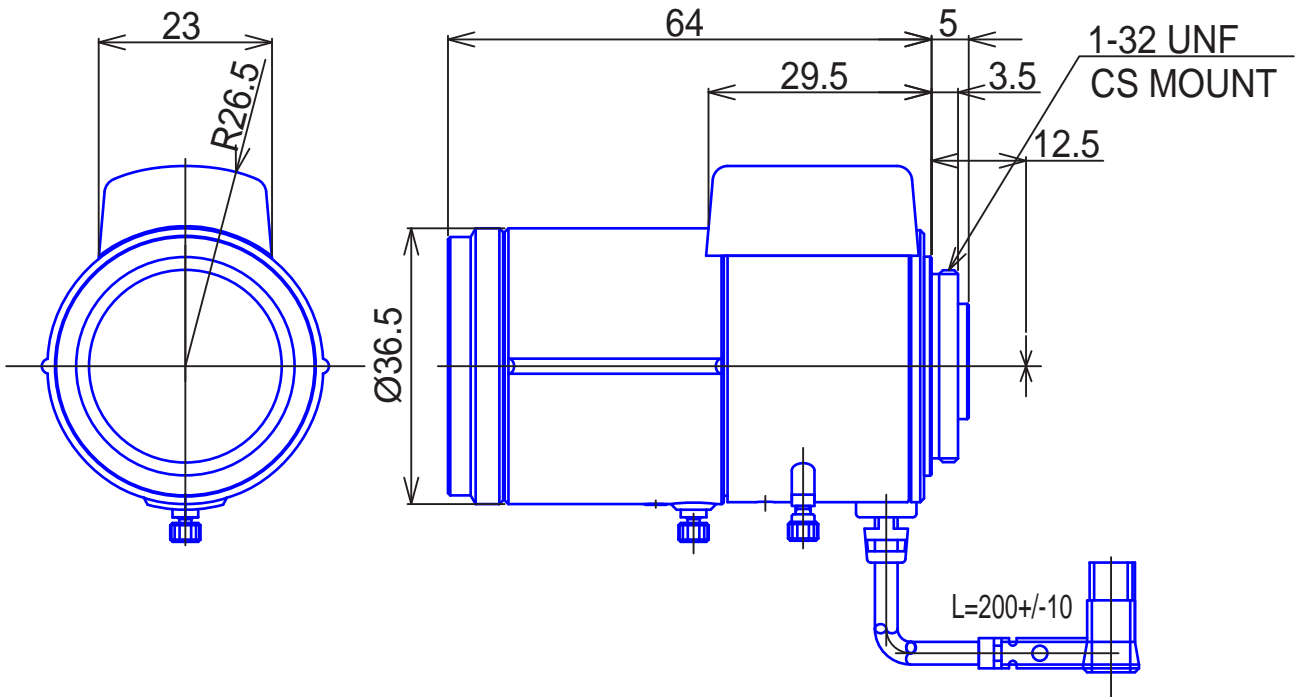

1/2inch Format Megapixel Lenses

Item No.GAMPDN29020BS4

ITEM NO.		GAMPDN29020BS4
Focal Length		9 - 20 (mm)
Iris Range		F1.6 - 360
Angle of View	1/2"	42.3° x 30.9° x 55° 18.7° x 13.9° x 23.4°
MOD		0.3 (m)
Dimention		36.5 x 46 x 64 (mm)
Weight		125 (g)
Mount		CS
Note		3Megapixel, Aspherical Day&Night, DC-Drive Auto Iris