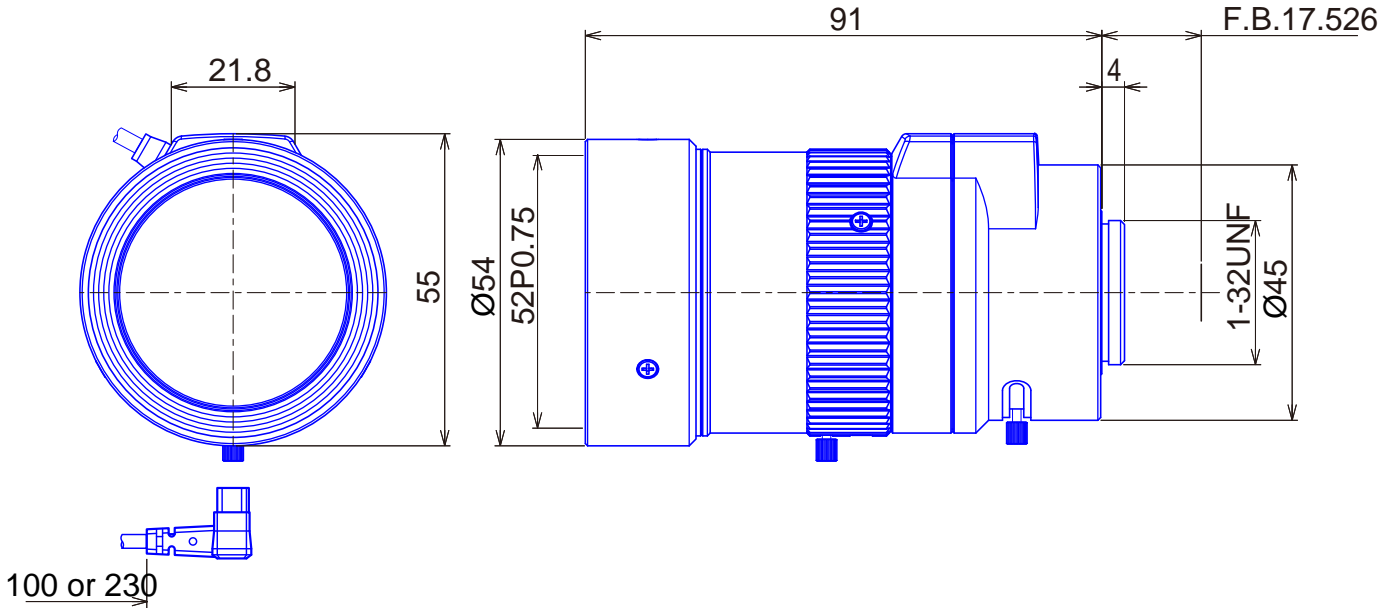

1/2inch format Megapixel Day&Night Lenses

Item No.GAMPDN280800BC4-1

ITEM NO.		GAMPDN280800BC4-1	
Focal Length		8.8 - 80 (mm)	
Iris Range		F1.6 - 360	
Angle of View	1/2"	46.6° x 34.3° - 4.7° x 3.6°	
MOD		0.1 (m)	
Dimention		Ø58 x 91.5 (mm)	
Weight		400 (g)	
Mount		C	
Note		Day&Night, DC-Drive Auto iris	