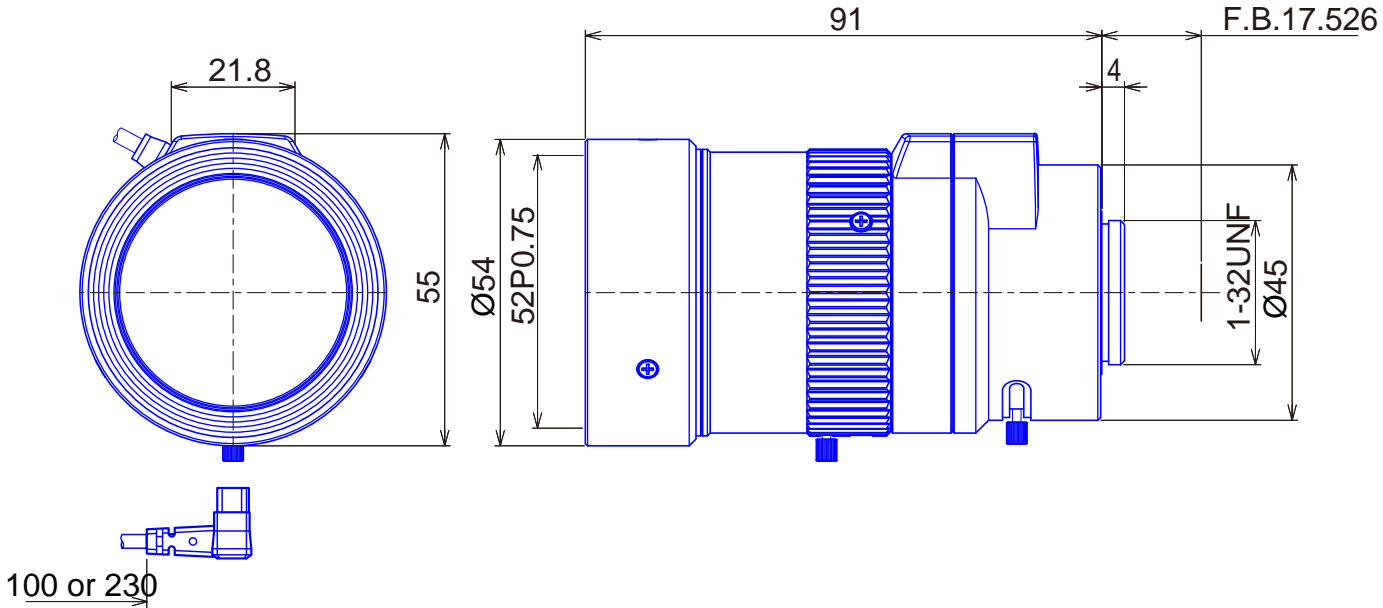

1/2inch format Megapixel Day&Night Lenses

Item No.GAMPDN280800BC4-1

| ITEM NO. | | GAMPDN280800BC4-1 |
|---------------|------|-------------------------------|
| Focal Length | | 8.8 - 80 (mm) |
| Iris Range | | F1.6 - 360 |
| Angle of View | 1/2" | 46.6° x 34.3° - 4.7° x 3.6° |
| MOD | | 0.1 (m) |
| Dimention | | Ø58 x 91.5 (mm) |
| Weight | | 400 (g) |
| Mount | | C |
| Note | | Day&Night, DC-Drive Auto iris |