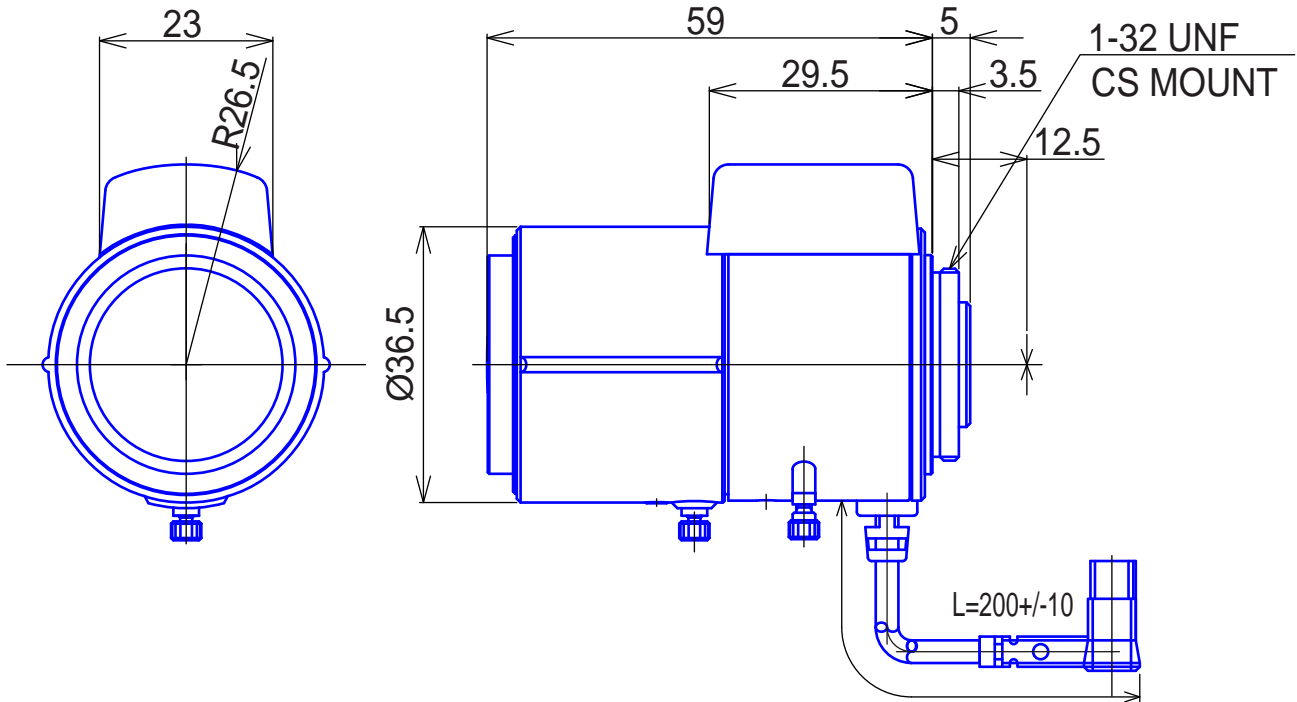

1/2inch Format Megapixel Lenses

Item No.GAMPDN23510BS4

ITEM NO.		GAMPDN23510BS4
Focal Length		3.5 - 10 (mm)
Iris Range		F1.6 - 360
Angle of View	1/2"	108.3° x 78.8° x 143.3° 37.5° x 28.1° x 46.9°
MOD		0.2 (m)
Dimention		36.5 x 46 x 59 (mm)
Weight		125 (g)
Mount		CS
Note		3Megapixel, Aspherical Day&Night,DC-Drive Auto Iris