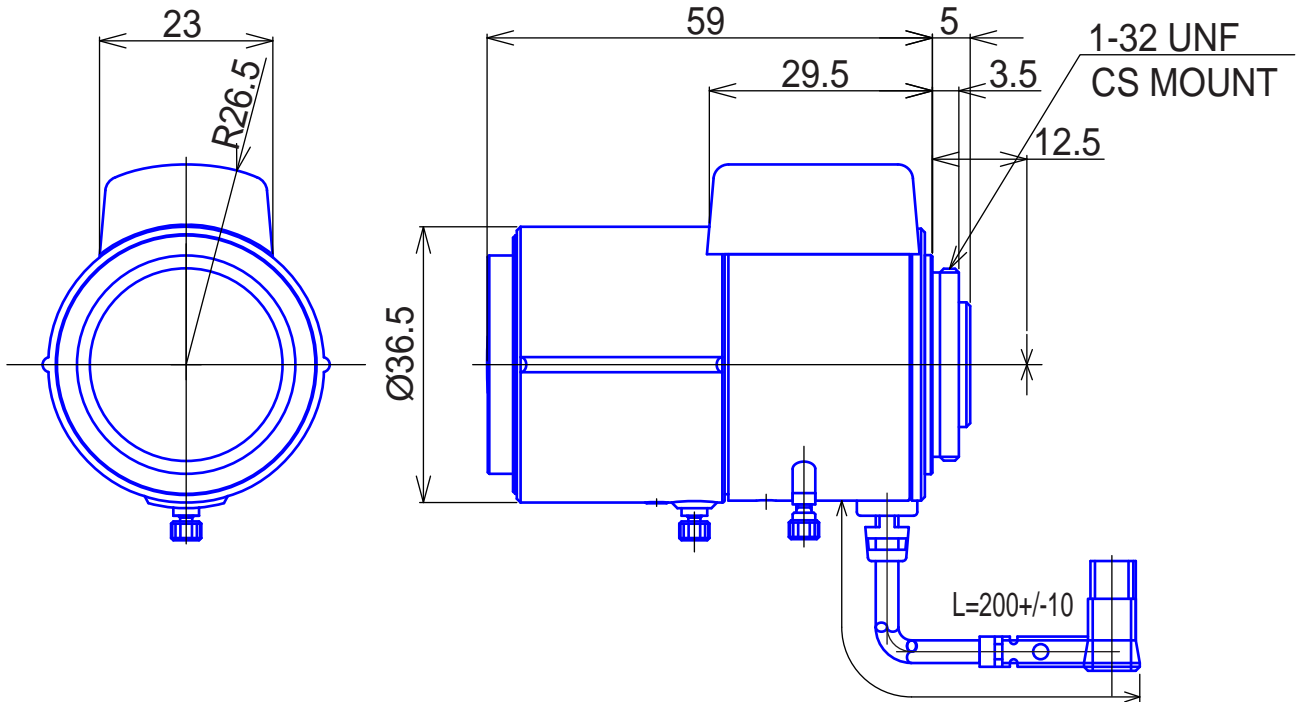

1/2inch Format Megapixel Lenses

**Item No.GAMPDN23510BS4**

ITEM NO.		GAMPDN23510BS4
Focal Length		3.5 - 10 (mm)
Iris Range		F1.6 - 360
Angle of View	1/2"	108.3° x 78.8° x 143.3° 37.5° x 28.1° x 46.9°
MOD		0.2 (m)
Dimention		36.5 x 46 x 59 (mm)
Weight		125 (g)
Mount		CS
Note		3Megapixel, Aspherical Day&Night,DC-Drive Auto Iris