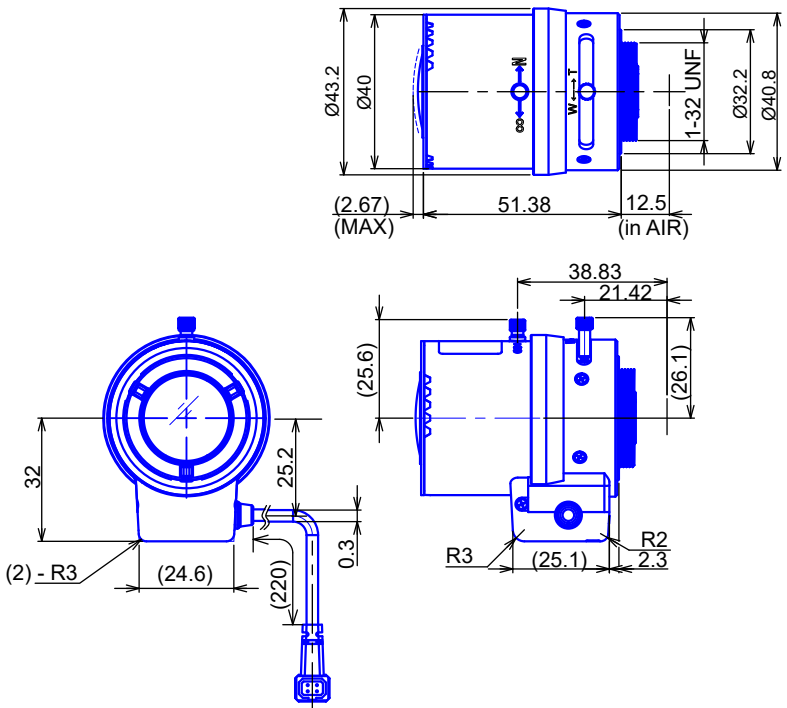

1/2.7" Megapixel Day&Night Lenses

Item No. GA3MPDN272880BS4

ITEM NO.		GA3MPDN272880BS4
Focal Length		2.8 - 8 (mm)
Iris Range		F1.2 - 360
Angle of View	1/2.7"	124.3° x 65.2° - 43° x 24.2°
MOD		0.3 (m)
Dimention		$\varnothing 43.2$ x 55 x 60 (mm)
Weight		75 (g)
Mount		CS
Note		3megapixel, Day&Night,