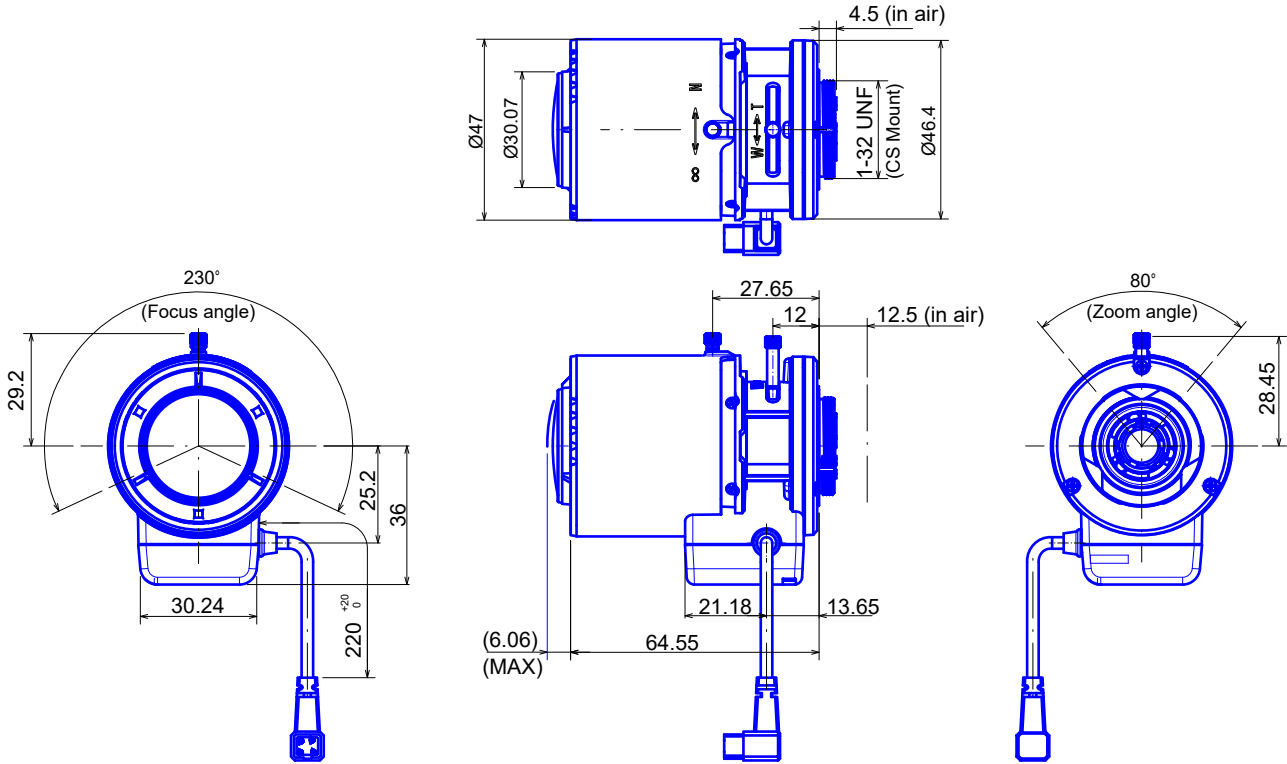

1/2.7" Megapixel Day&Night Lenses

Item No. GA3MPDN2728130BS4

ITEM NO.		GA3MPDN2728130BS4
Focal Length		2.8 - 13 (mm)
Iris Range		F1.4 - 360
Angle of View	1/2.7"	124.3° x 66.1° - 26.7° x 15.2°
MOD		0.3 (m)
Dimention		Ø47 x 71 x 66 (mm)
Weight		95 (g)
Mount		CS
Note		3megapixel, Day&Night,