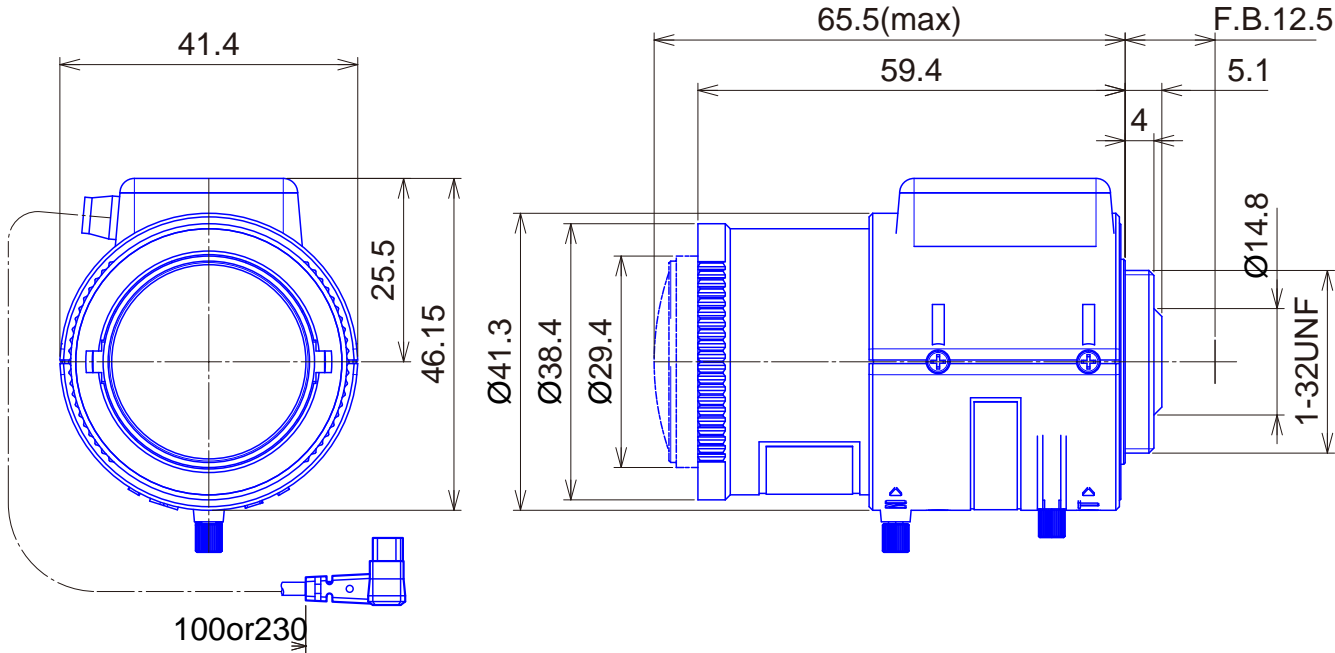

1/3" Megapixel Day&Night Lenses

**Item No.GA3MPDN128120BS4**

ITEM NO.		GA3MPDN128120BS4
Focal Length		2.8 - 12 (mm)
Iris Range		F1.4 - 360
Angle of View	1/3"	25° x 18.8° - 97.9° x 72.5°
MOD		0.3 (m)
Dimention		Ø41.4 x 46.2 x 65.5 (mm)
Weight		70 (g)
Mount		CS
Note		3 Megapixel(Full HD), Day&Night,Aspherical, DC-Drive Auto Iris