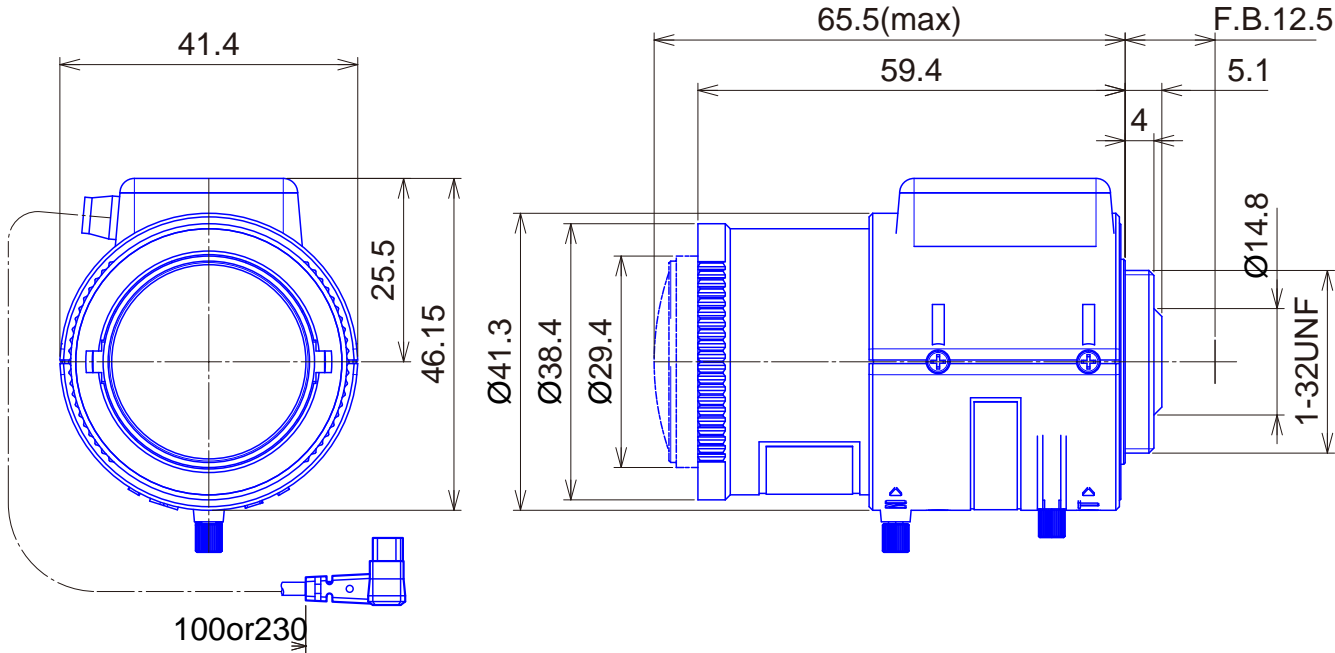

1/3" Megapixel Day&Night Lenses

Item No.GA3MPDN128120BS4

ITEM NO.		GA3MPDN128120BS4
Focal Length		2.8 - 12 (mm)
Iris Range		F1.4 - 360
Angle of View	1/3"	25° x 18.8° - 97.9° x 72.5°
MOD		0.3 (m)
Dimention		Ø41.4 x 46.2 x 65.5 (mm)
Weight		70 (g)
Mount		CS
Note		3 Megapixel(Full HD), Day&Night,Aspherical, DC-Drive Auto Iris