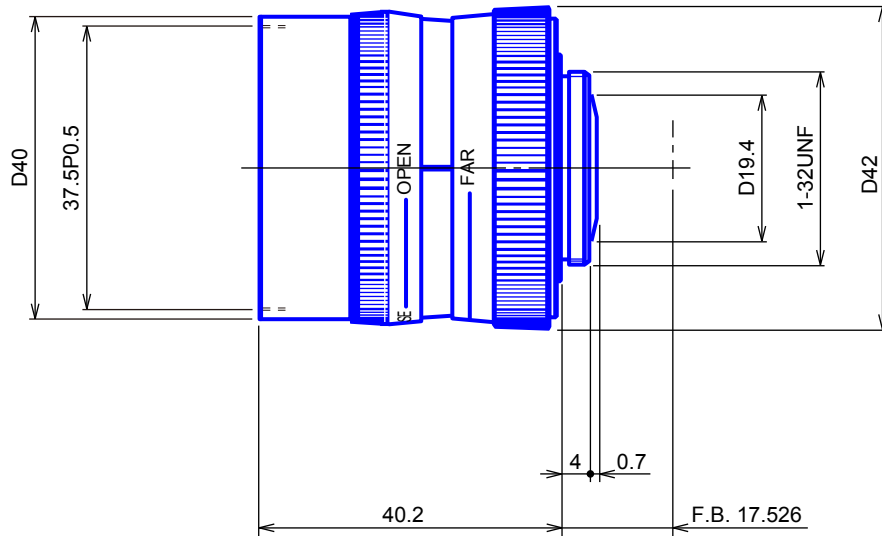

2/3" Format Manual Iris Lenses

Item GMT31614C

ITEM NO.		GMT31614C
Focal Length		16 (mm)
Iris Range		F1.4 - Close
Angle of View (H x V x D)	2/3"	30.7° x 23.3° x 37.9°
MOD		0.4 (m)
Dimension		Ø42 x 40.2 (mm)
Weight		65 (g)
Mount		C
Notes		