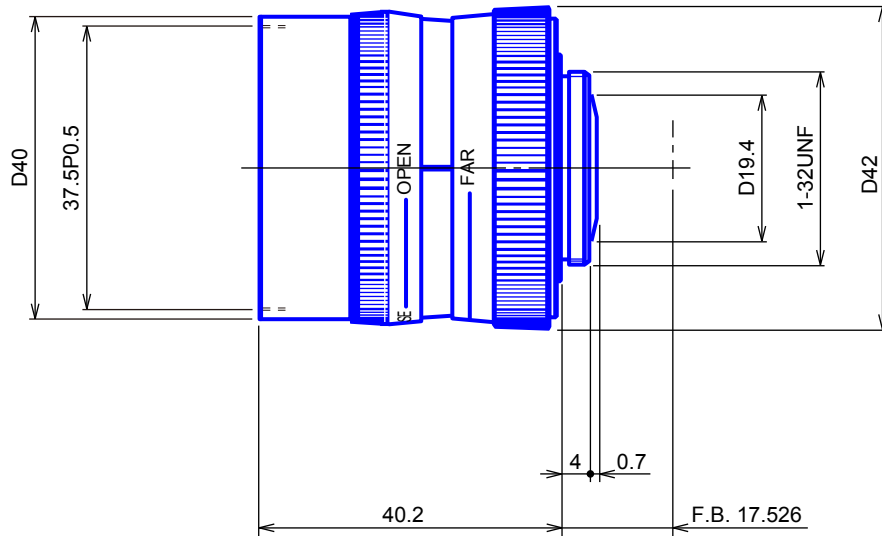

2/3" Format Manual Iris Lenses

Item GMT31614C

ITEM NO.		GMT31614C	
Focal Length		16	(mm)
Iris Range		F1.4 - Close	
Angle of View (H x V x D)	2/3"	30.7° x 23.3° x 37.9°	
MOD		0.4	(m)
Dimension		Ø42 x 40.2	(mm)
Weight		65	(g)
Mount		C	
Notes			