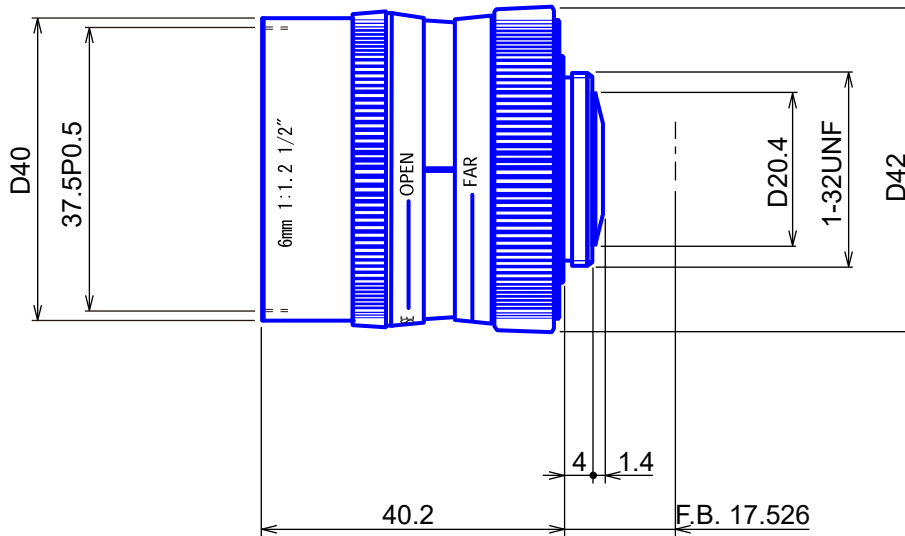

1/2" Format Manual Iris Lenses

**Item GMT26012C**

ITEM NO.		GMT26012C	
Focal Length		6	(mm)
Iris Range		F1.2 - Close	
Angle of View (H x V x D)	1/2"	56.1° x 43.6°	
MOD		0.2	(m)
Dimension		Ø42 x 40.2	(mm)
Weight		70	(g)
Mount		C	
Notes			