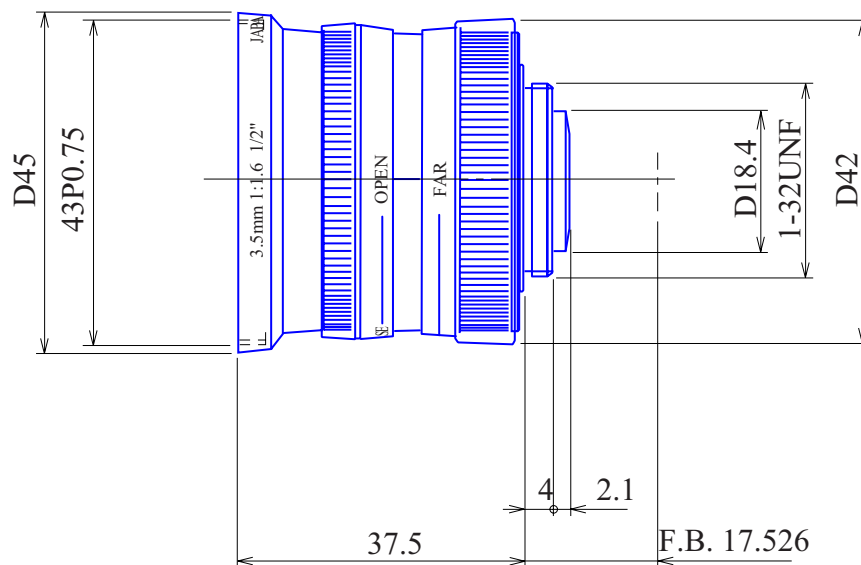

1/2" Format Manual Iris Lenses

Item GMT23516C

ITEM NO.		GMT23516C
Focal Length		3.5 (mm)
Iris Range		F1.6
Angle of View (H x V)	1/2"	84.9° x 68.9°
MOD		0.1 (m)
Dimension		45 x 38 (mm)
Weight		65 (g)
Mount		C
Notes		-