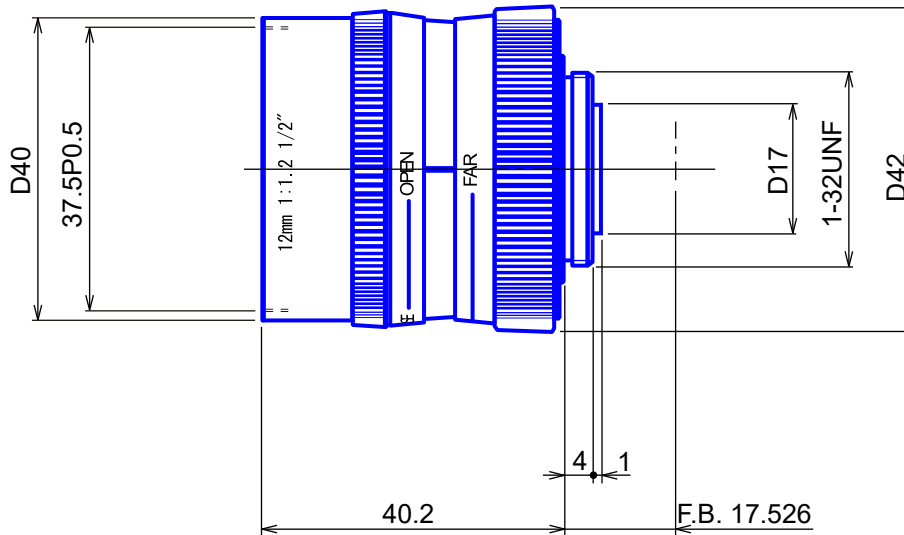

1/2" Format Manual Iris Lenses

Item GMT21212C

ITEM NO.		GMT21212C
Focal Length		12 (mm)
Iris Range		F1.2 - Close
Angle of View (H x V x D)	1/2"	29.9° x 22.6°
MOD		0.3 (m)
Dimension		Ø42 x 40.2 (mm)
Weight		70 (g)
Mount		C
Notes		