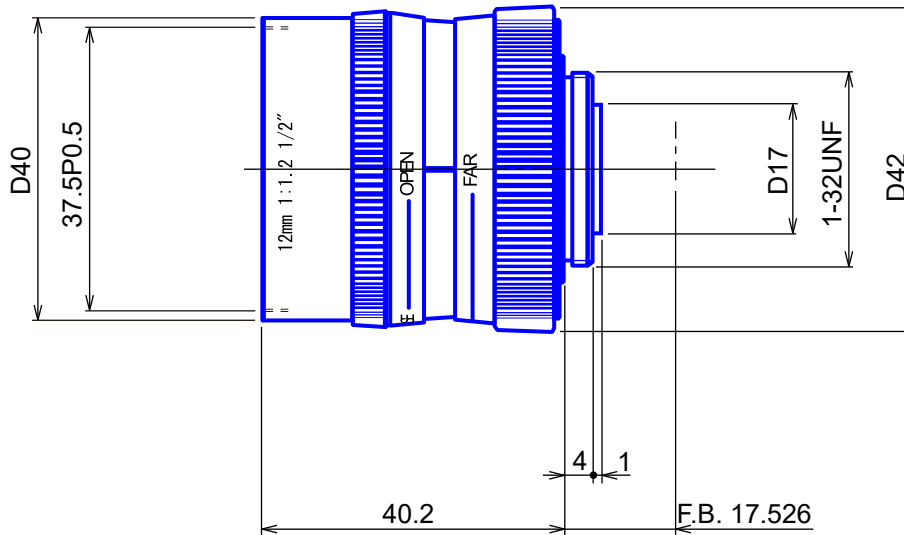

1/2" Format Manual Iris Lenses

Item GMT21212C

ITEM NO.		GMT21212C	
Focal Length		12	(mm)
Iris Range		F1.2 - Close	
Angle of View (H x V x D)	1/2"	29.9° x 22.6°	
MOD		0.3	(m)
Dimension		Ø42 x 40.2	(mm)
Weight		70	(g)
Mount		C	
Notes			