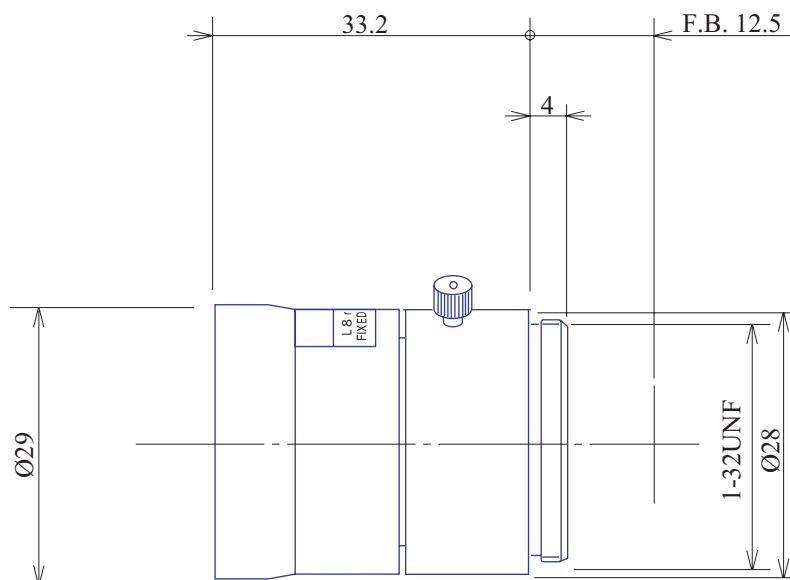

## 1/3" Format Manual Iris Lenses

## Item GMT18012SW

ITEM NO.		GMT18012SW	
Focal Length		8	(mm)
Iris Range		F1.2	
Angle of View (H x V)	1/3"	37.5° x 27.7°	
MOD		0.1	(m)
Dimension		Ø29 x 33.2	(mm)
Weight		35	(g)
Mount		CS	
Notes		Fixed Iris	